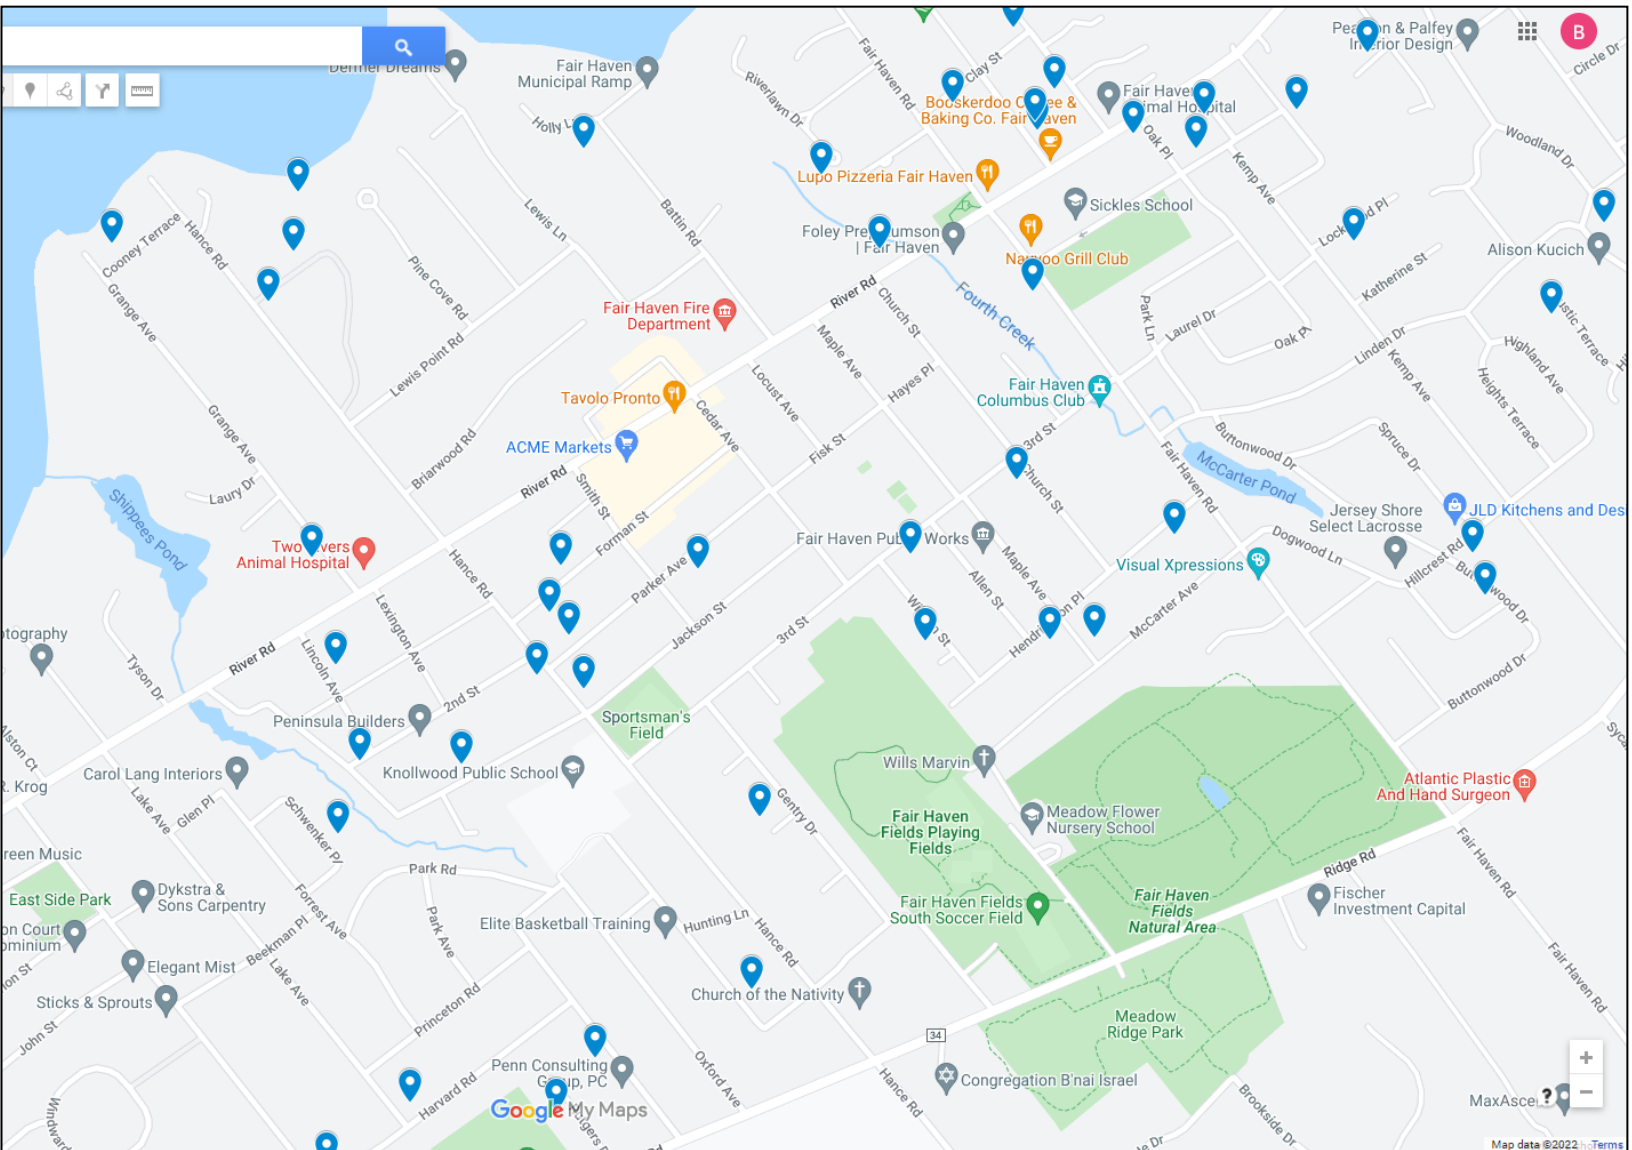

FAIR HAVEN

TOWN-WIDE

PARTICIPANTS

YARDSALE

**105 Battin Road
40 Brown's Lane
111 Buttonwood Drive
220 Cambridge Avenue
104 Church Street
14 Clay Street
53 Clay Street
11 Cooney Terrace
259 Dartmouth Avenue
16 De Normandie Avenue
20 De Normandie Avenue
33 Doughty Lane
12 Elm Place
144 Fair Haven Road
16 Forman Street
31 Forman Street
27 Gillespie Ave
27 Grange Avenue
25 Hance Road
29 Hance Road
33 Hance Road
166 Hance Road
177 Hance Road
179 Hance Road
143 Harrison Avenue
4 Hendrickson Place
90 Hendrickson Place
62 Hillcrest Road
4 James Court
148 Lake Avenue
195 Lake Avenue
119 Lincoln Avenue
16 Lockwood Place
141 Maple Avenue
15 Parker Avenue
76 Parker Avenue
52 Poplar Avenue
711 River Road
826 River Road
11 Riverlawn Drive
70 Rustic Terrace
8 Rutgers Drive
29 Schwenker Place
83 2nd Street
1 South Woodland Drive
146 Third Street
30 William Street
83 Willow Street**

TOWN WIDE YARD SALE

SHOP BY

MAP!

CHECK OUT THE INTERACTIVE MAP ON OUR BOROUGH WEBSITE
(www.fairhavennj.org) under NEWS AND ANNOUNCEMENTS

HAPPY SHOPPING!!!