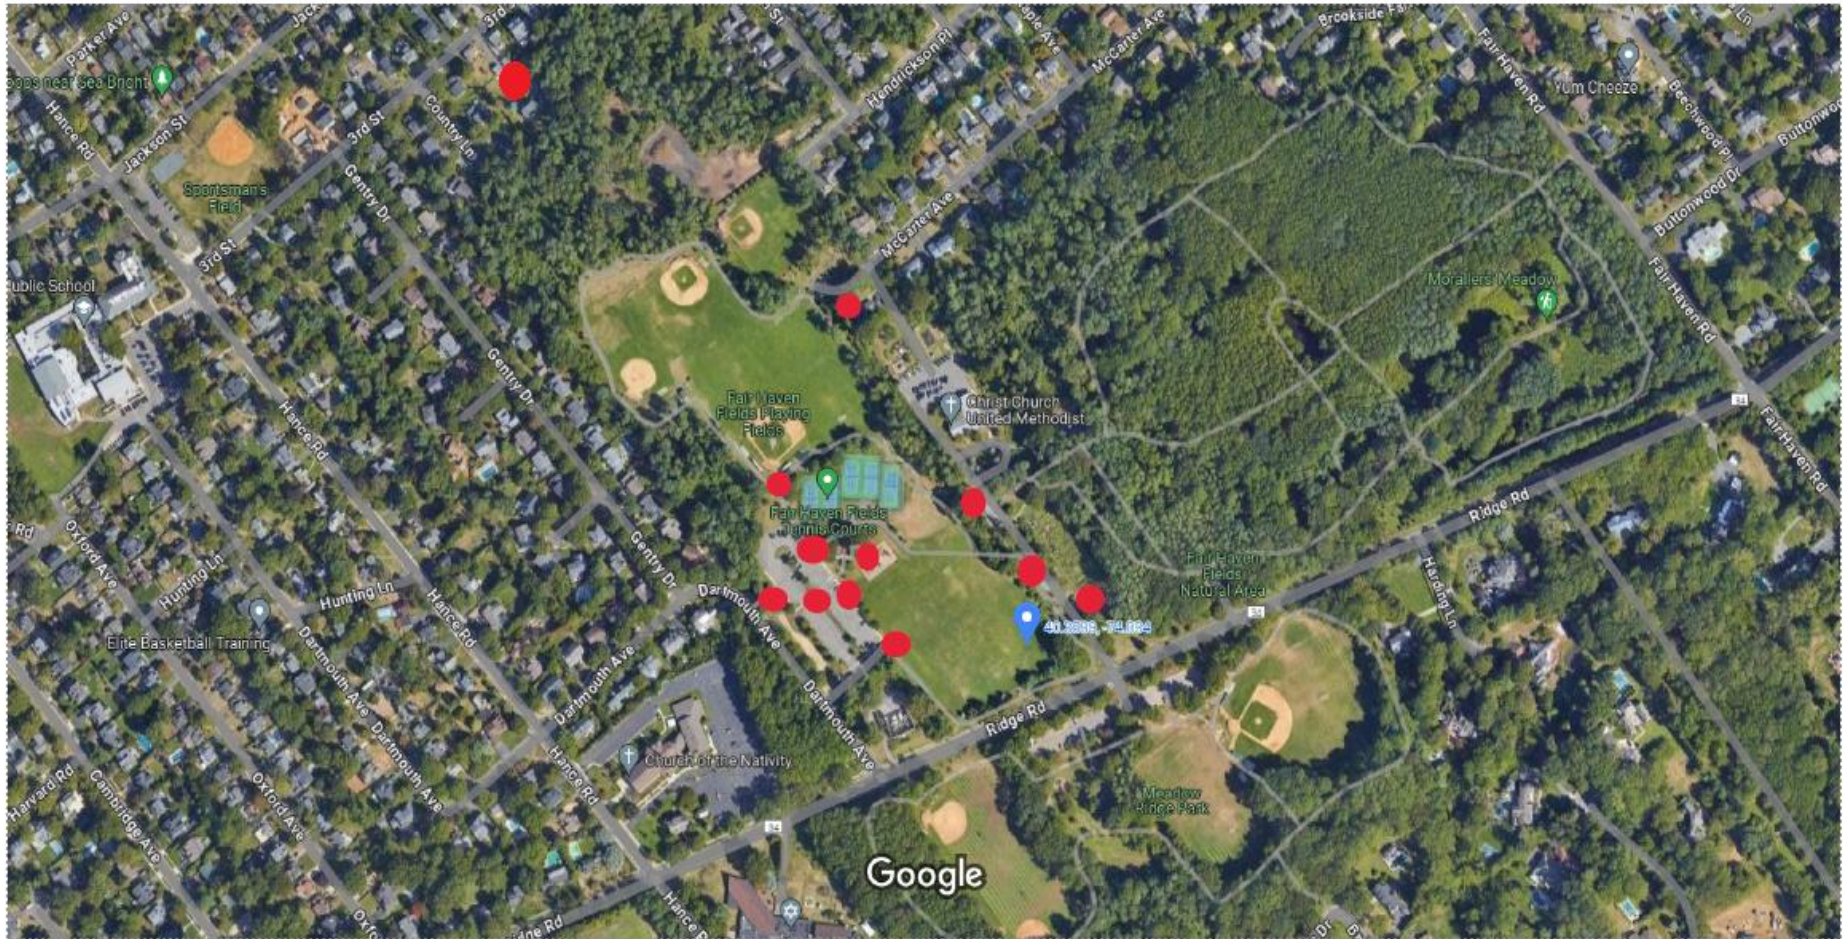

Imagery ©2024 Maxar Technologies, Map data ©2024 200 ft

Trash/Recycling Locations

- 5x - Parking Lot
- 1x - Playground
- 1x - McCarter Ave Entrance
- 1x - Field 1
- 3x - Garden Road/Gravel Parking Lot Area
- 1x - Third Street Trail

**Fair Haven Fields
Trash and Recycling Can Locations**