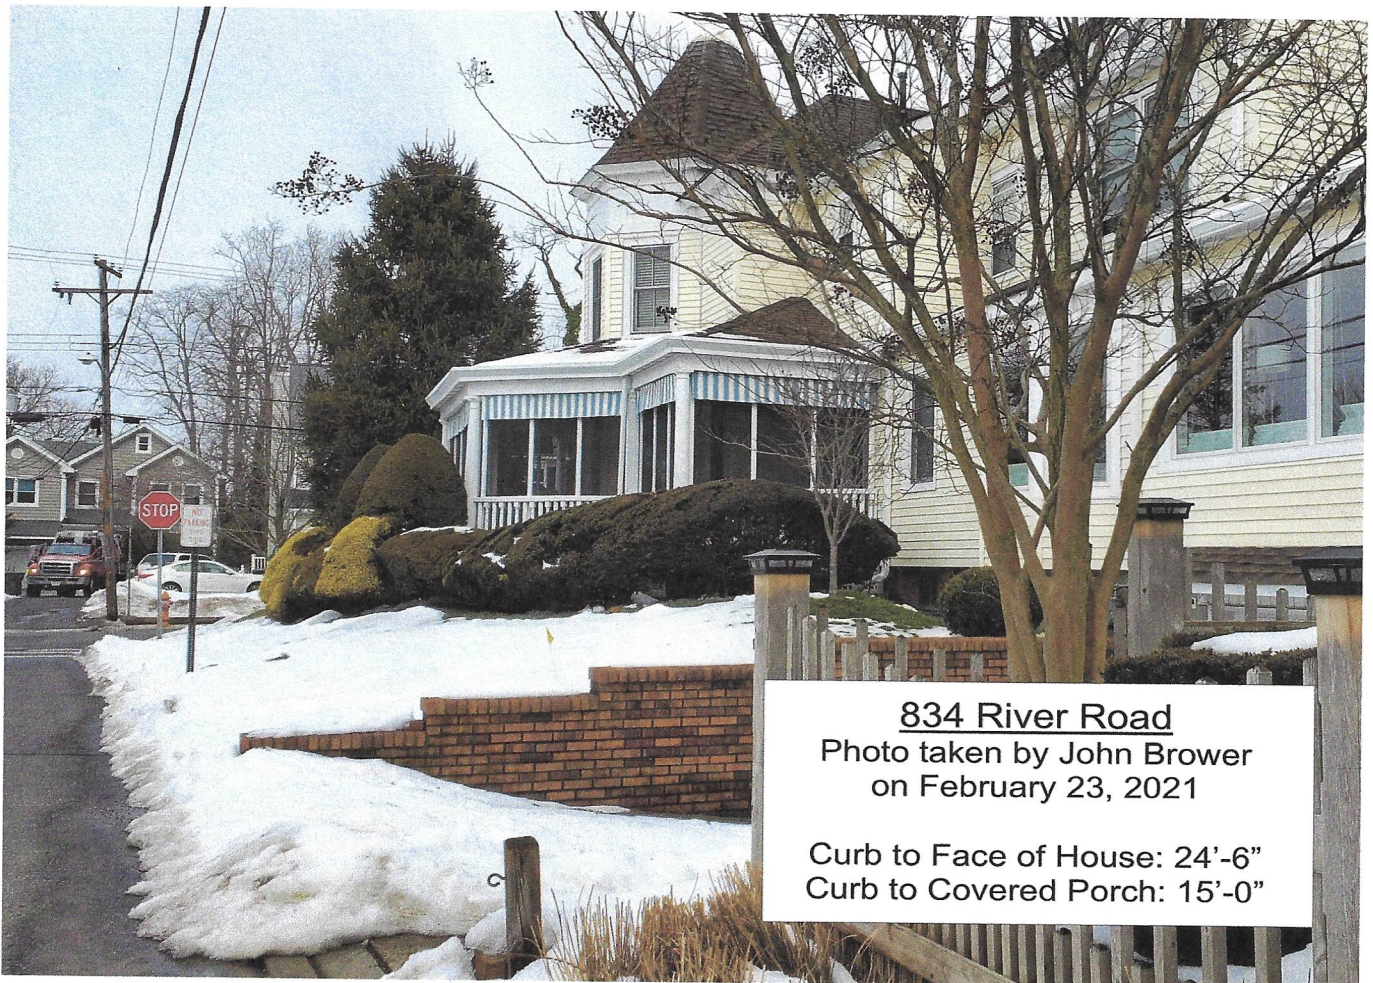

16 Oak Place  
Photo taken by John Brower  
on February 23, 2021

Curb to Face of House: 15'-8"

12 Oak Place  
Photo taken by John Brower  
on February 23, 2021

Curb to Face of House: 26'-4"

15 Oak Place  
Photo taken by John Brower  
on February 23, 2021

Curb to Face of Front Porch: 16'-8"  
Curb to Face of House: 19'-6"

834 River Road  
Photo taken by John Brower  
on February 23, 2021

Curb to Face of House: 24'-6"  
Curb to Covered Porch: 15'-0"