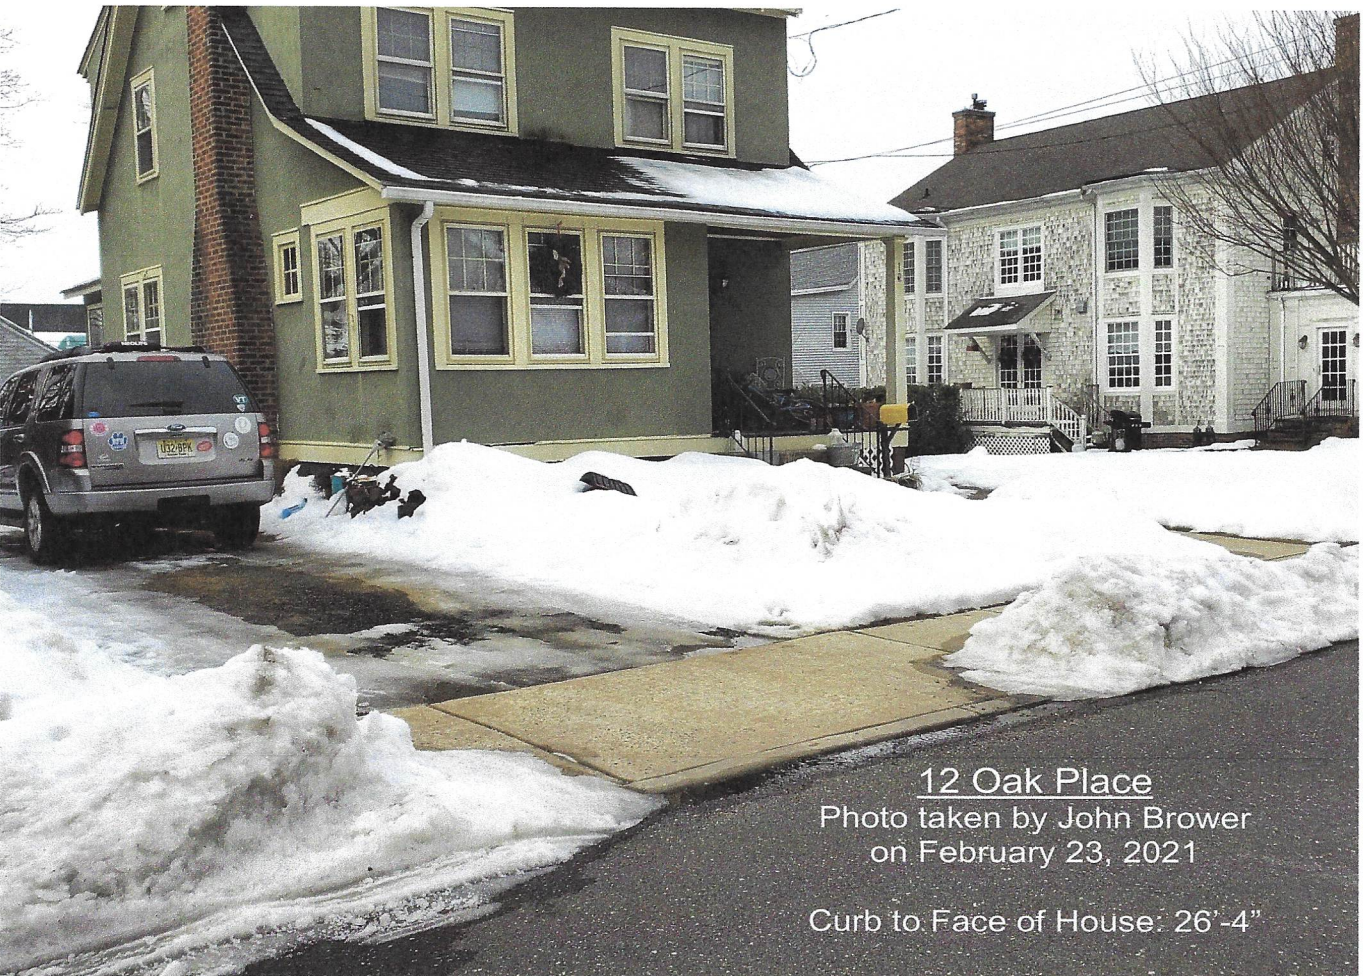

16 Oak Place  
Photo taken by John Brower  
on February 23, 2021

Curb to Face of House: 15'-8"

12 Oak Place  
Photo taken by John Brower  
on February 23, 2021

Curb to Face of House: 26'-4"

15 Oak Place  
Photo taken by John Brower  
on February 23, 2021

Curb to Face of Front Porch: 16'-8"  
Curb to Face of House: 19'-6"

834 River Road  
Photo taken by John Brower  
on February 23, 2021

Curb to Face of House: 24'-6"  
Curb to Covered Porch: 15'-0"