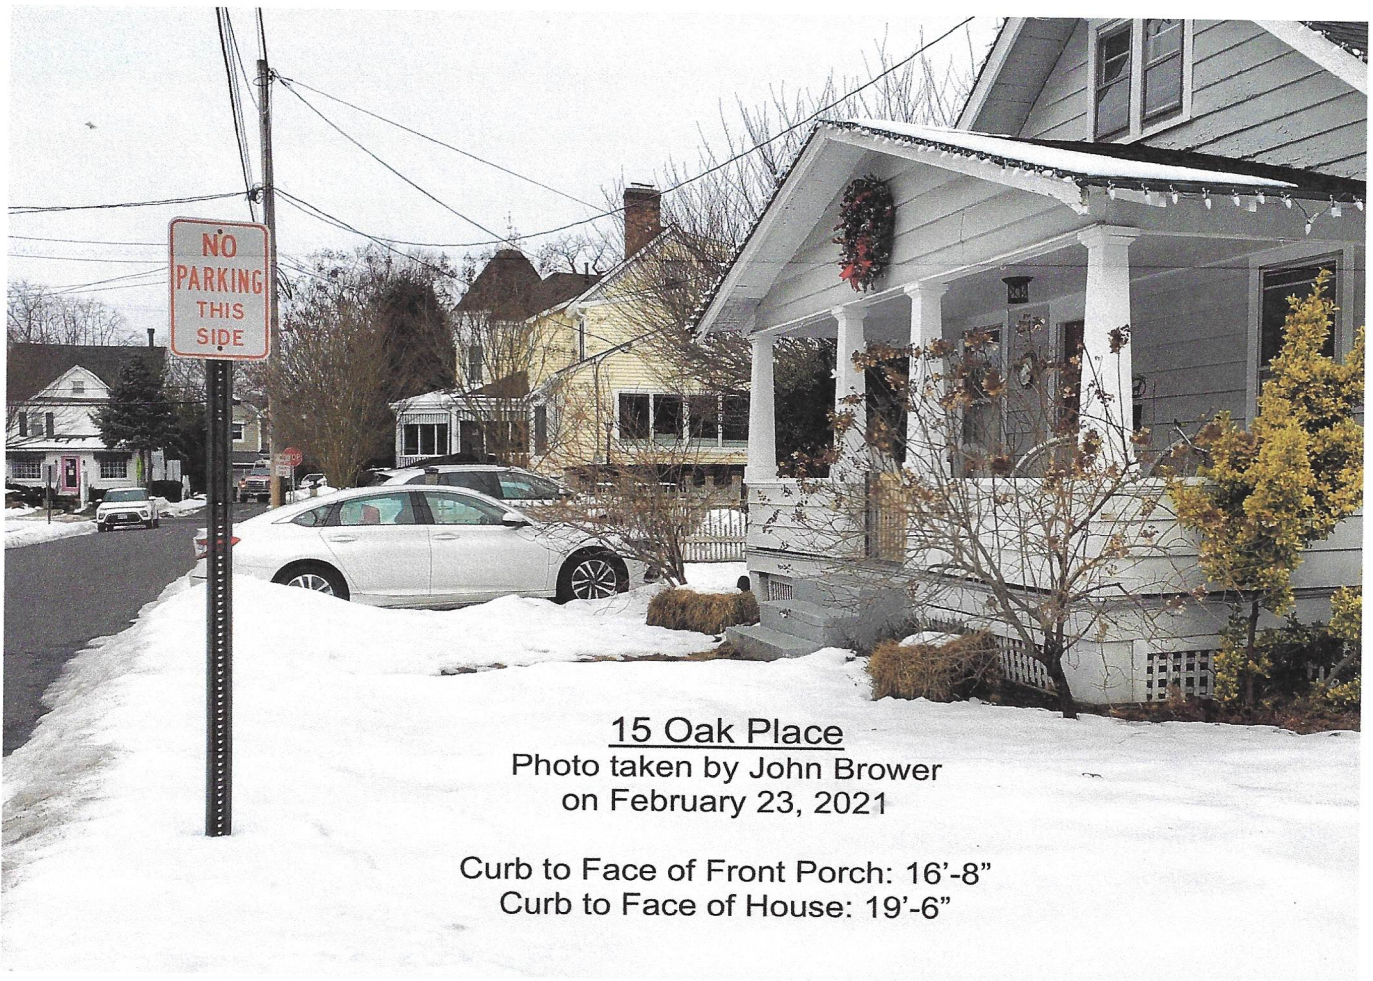

16 Oak Place  
Photo taken by John Brower  
on February 23, 2021

Curb to Face of House: 15'-8"

12 Oak Place  
Photo taken by John Brower  
on February 23, 2021

Curb to Face of House: 26'-4"

15 Oak Place  
Photo taken by John Brower  
on February 23, 2021

Curb to Face of Front Porch: 16'-8"  
Curb to Face of House: 19'-6"

834 River Road  
Photo taken by John Brower  
on February 23, 2021

Curb to Face of House: 24'-6"  
Curb to Covered Porch: 15'-0"