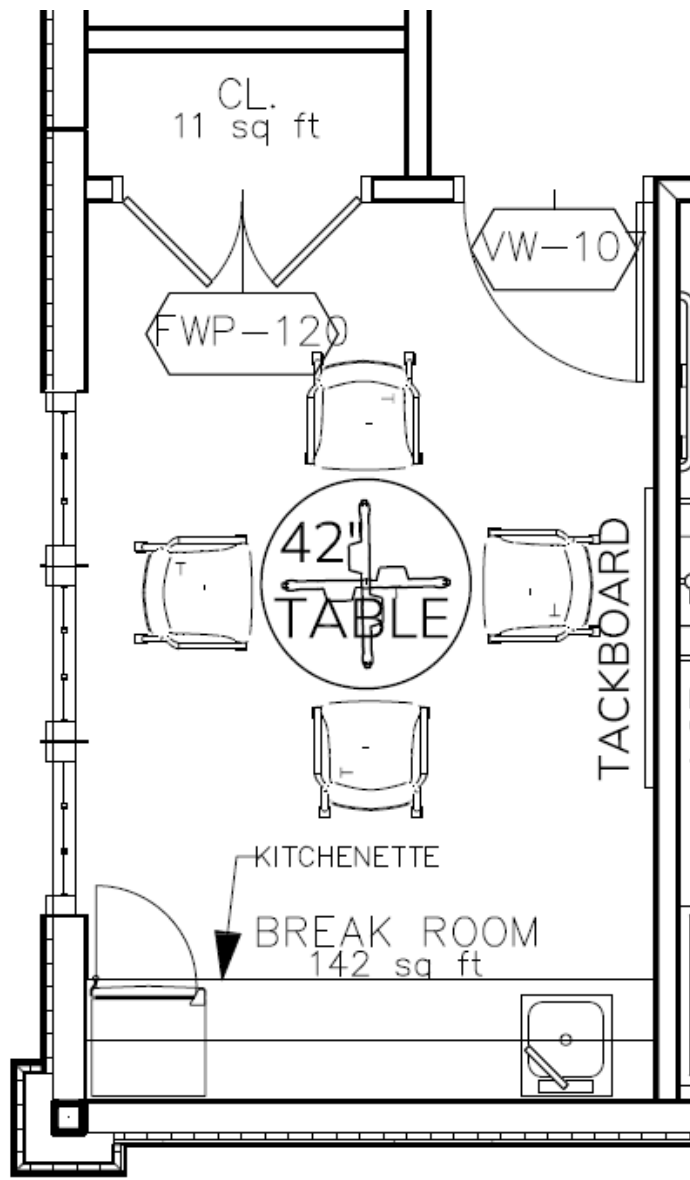

FLOOR PLAN FOR REFERENCE

HERMAN MILLER
36 WIDE STORAGE CABINET WITH 16"H TACKBOARD & 36" W /
42"W OPEN SHELVES OF WALL STRIPS

HERMAN MILLER
STORAGE CABINET
VARIOUS HGTS

HERMAN MILLER
2 DRAWER LATERAL FILE

EGAN VISUAL
WALL MOUNTED TACKBOARD
WITH MARKERBOARD

DATUM
GUN CABINET
FOR RIFLES & PISTOLS

FLOOR PLAN FOR REFERENCE

FLOOR PLAN FOR REFERENCE

HERMAN MILLER
 MIRRA 2 WITH ARMS
 & CASTERS

EAGLE GROUP
 COUNTER HEIGHT STAINLESS STEEL TABLE 30X48

FLOOR PLAN FOR REFERENCE

GLOBAL INDUSTRIAL
FLAMMABLE STORAGE
CABINETS

ULINE
HEAVY DUTY STORAGE
CABINETS

DATUM
OPEN METAL SHELVING

FLOOR PLAN FOR REFERENCE

SIT ON IT - INFLEX
PLASTIC SEAT & BACK

HERMAN MILLER EVERYWHERE TABLE
30 x 60 WITH METAL POST LEG

FLOOR PLAN FOR REFERENCE

SIT ON IT - INFLEX
PLASTIC SEAT & BACK

HERMAN MILLER EVERYWHERE
42" DIA. TABLE ON METAL X BASE

EGAN VISUAL
WALL MOUNTED TACKBOARD

HERMAN MILLER
FLOADJUSTABLE MONITOR ARM

NATIONAL
KEYBOARD TRAY W/ TRACK UNDER DESK AND
SWIVEL MOUSE PAD