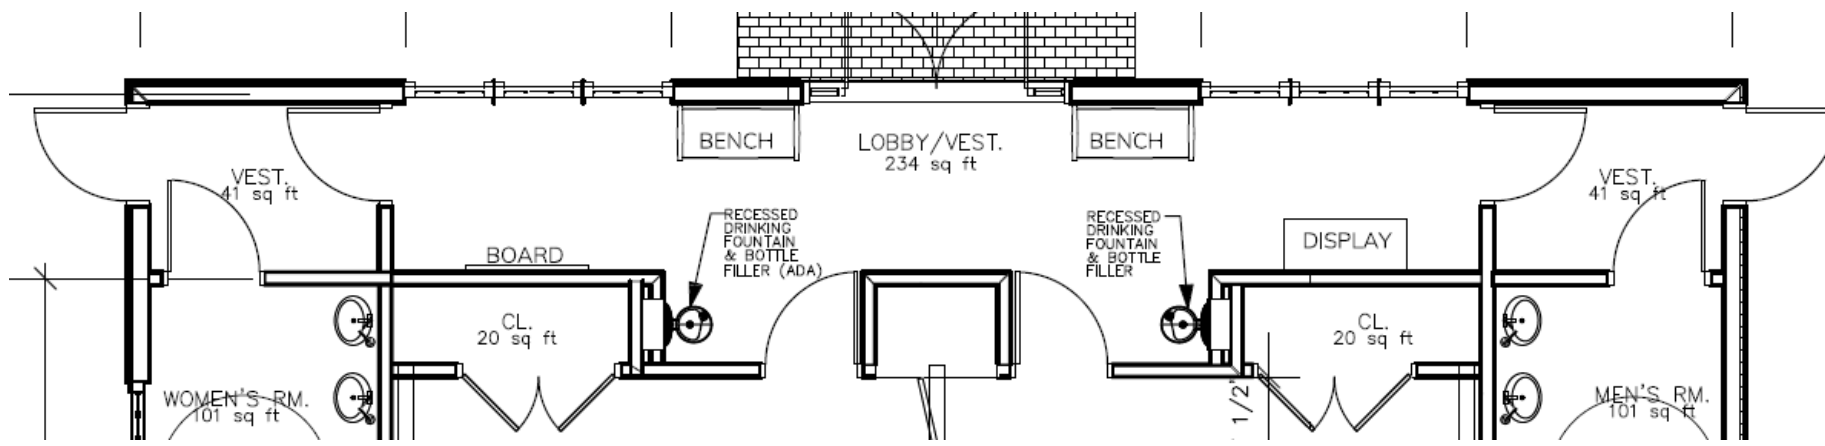

FLOOR PLAN FOR REFERENCE