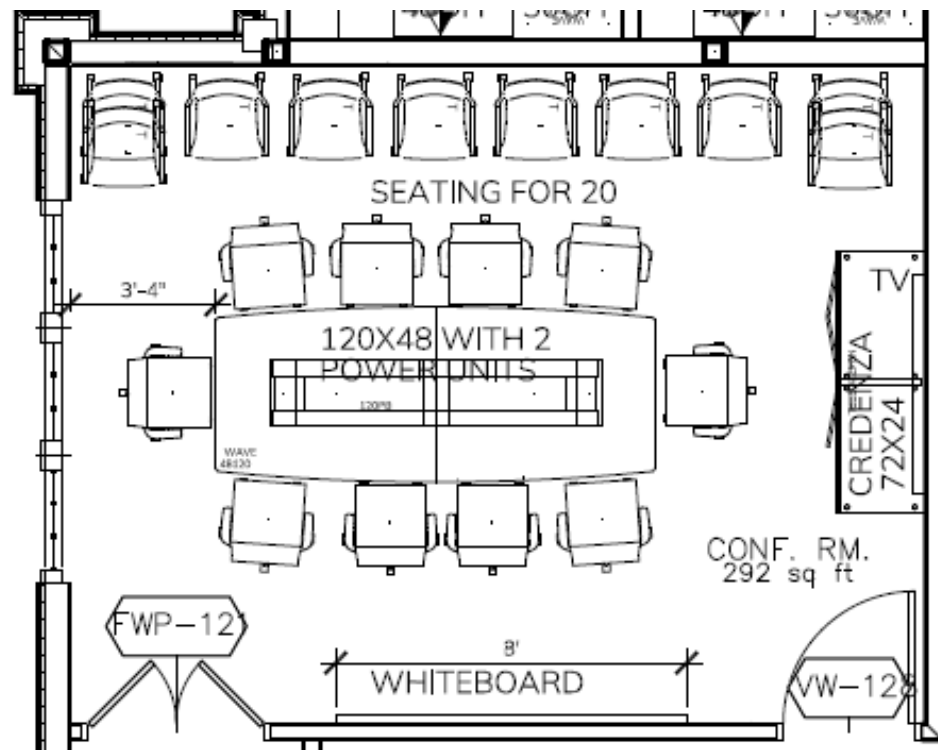

FLOOR PLAN FOR REFERENCE

HERMAN MILLER
36 WIDE STORAGE CABINET WITH 16"H TACKBOARD & 36" W /
42"W OPEN SHELVES OF WALL STRIPS

HERMAN MILLER
STORAGE CABINET
VARIOUS HGTS

HERMAN MILLER
2 DRAWER LATERAL FILE

TYPICAL 2: NATIONAL WAVEWORKS 30X60 DESK, 24X48 RETURN
LAMINATE DESK / STORAGE
INCLUDES OVERHEAD TASK LIGHTS & TACKBOARDS

FLOOR PLAN FOR REFERENCE

HERMAN MILLER
MIRRA 2 WITH ARMS
& CASTERS

HERMAN MILLER
3 DRAWER LATERAL FILE WITH
COMMON LAMINATE TOP

SIT ON IT - INFLEX,
PLASTIC SEAT & BACK

TYPICAL 3: NATIONAL WAVEWORKS 30X66 DESK, 24X48 RETURN
LAMINATE DESK / STORAGE
INCLUDES OVERHEAD TASK LIGHTS & TACKBOARDS

FLOOR PLAN FOR REFERENCE

WAVEWORKS 48 X 120 BOAT SHAPE CONFERENCE TABLE WITH PANEL BASES & POWER UNIT