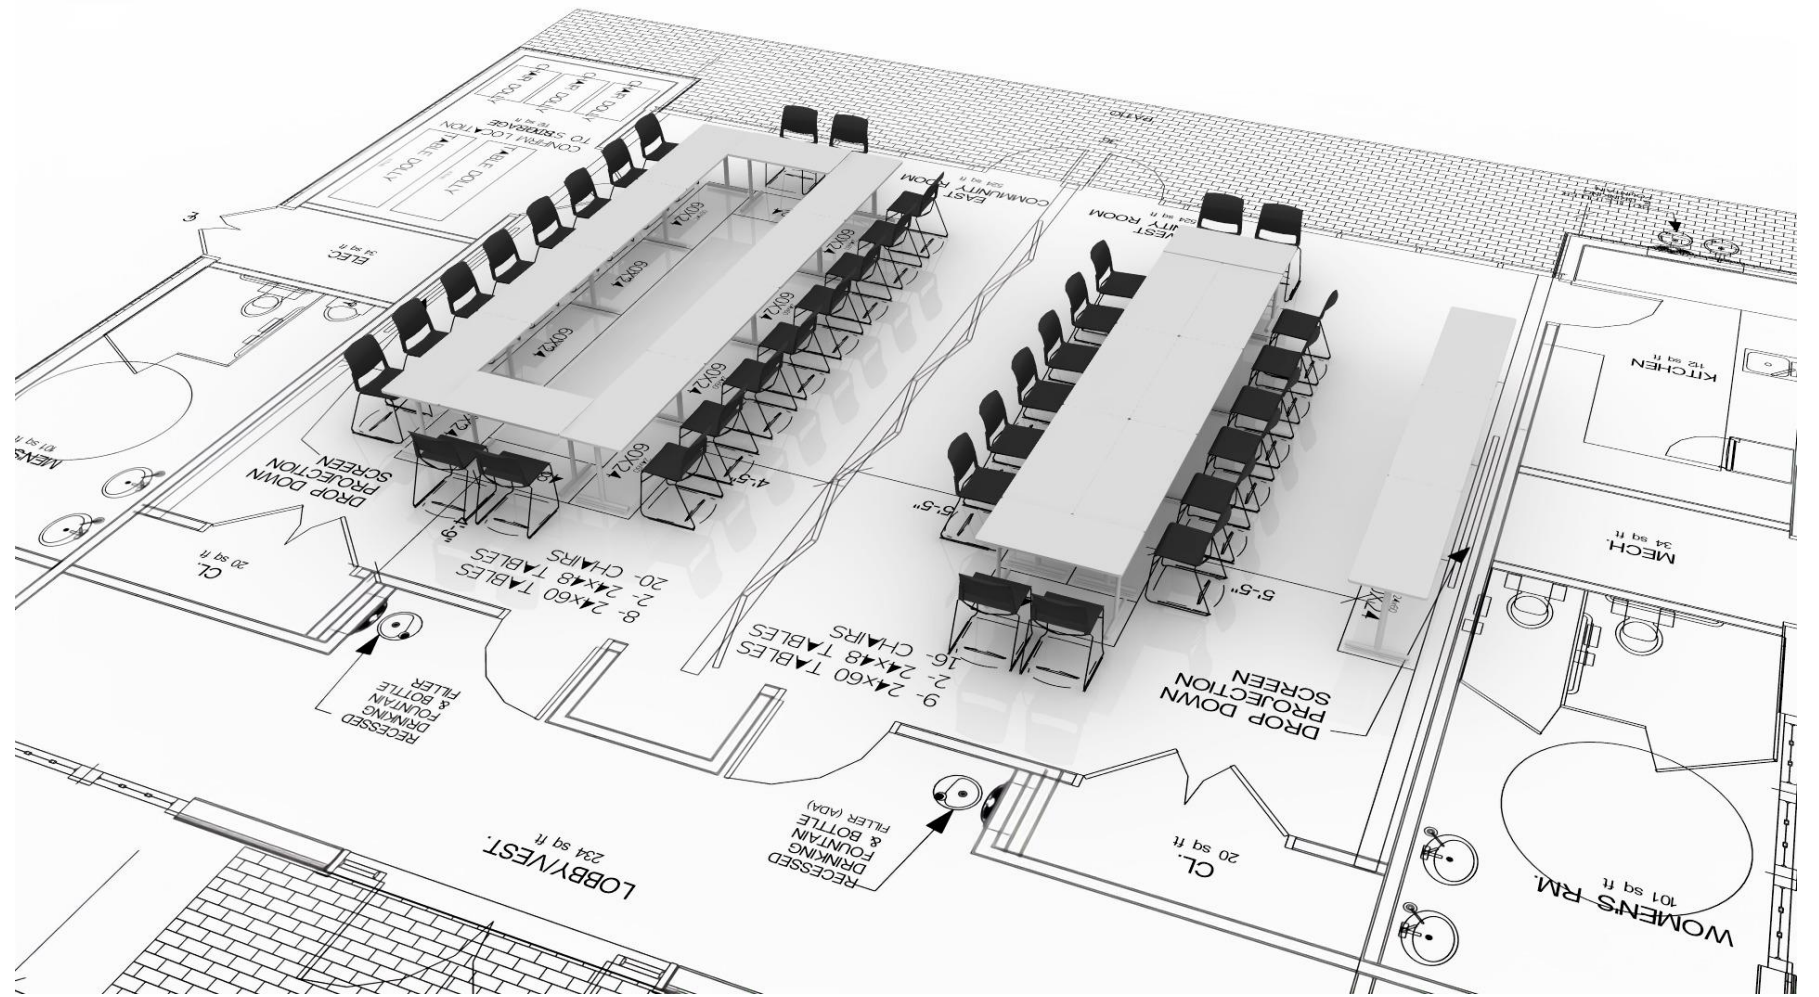

FLOOR PLAN FOR REFERENCE

SIT ON IT - INFLEX
PLASTIC SEAT & BACK

HERMAN MILLER EVERYWHERE
42" DIA. TABLE ON METAL X BASE

EGAN VISUAL
WALL MOUNTED TACKBOARD

HERMAN MILLER
FLOADJUSTABLE MONITOR ARM

NATIONAL
KEYBOARD TRAY W/ TRACK UNDER DESK AND
SWIVEL MOUSE PAD

GLOBAL INDUSTRIAL
PERSONAL UNDERDESK TRASH CAN

COMMUNITY CENTER
35 FISK STREET, FAIR HAVEN NJ 07704

TABLE LAYOUT A

TABLE LAYOUT B

TABLE LAYOUT C

FLOOR PLAN FOR REFERENCE

FALCON COMIDA
BENCHES FOR CONCEPT
STYLE TO BE DETERMINED

PETERP PEPPER TROPHY CASE
GLASS LOCKED CASE
WITH LIGHTING

PETER PEPPER MEMO BOARD
GLASS LOCKED CASE

FLOOR PLAN OF STORAGE ROOM

SIT ON IT - SPROUT
 POLY SEAT & BACK

SIT ON IT - SPROUT
 DOLLY

FALCON SPECTRA
 24 x 60 AND 24 x 48
 WITH METAL FOLDING LEGS