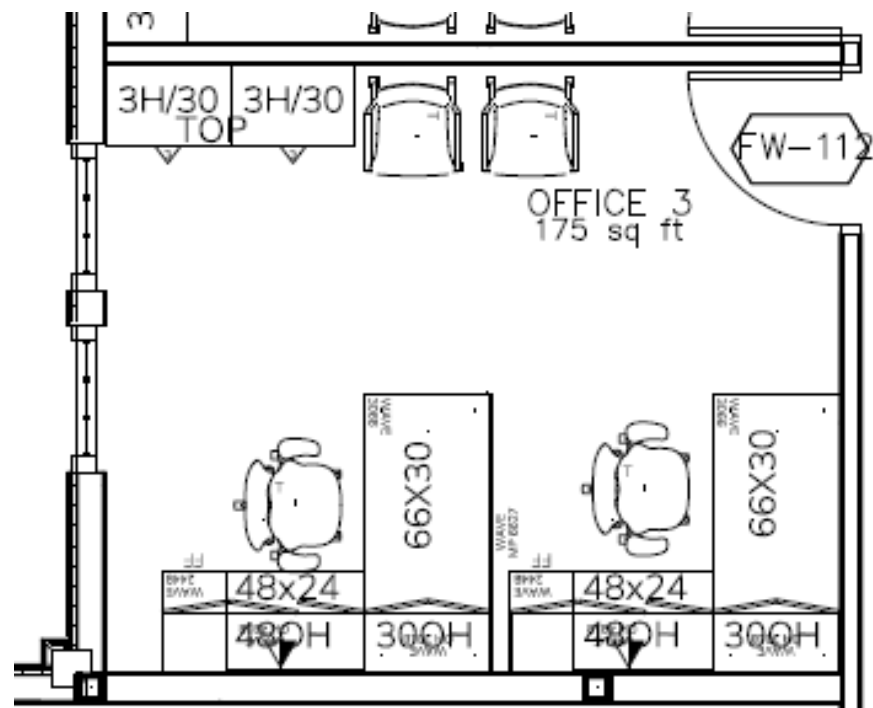

FLOOR PLAN FOR REFERENCE