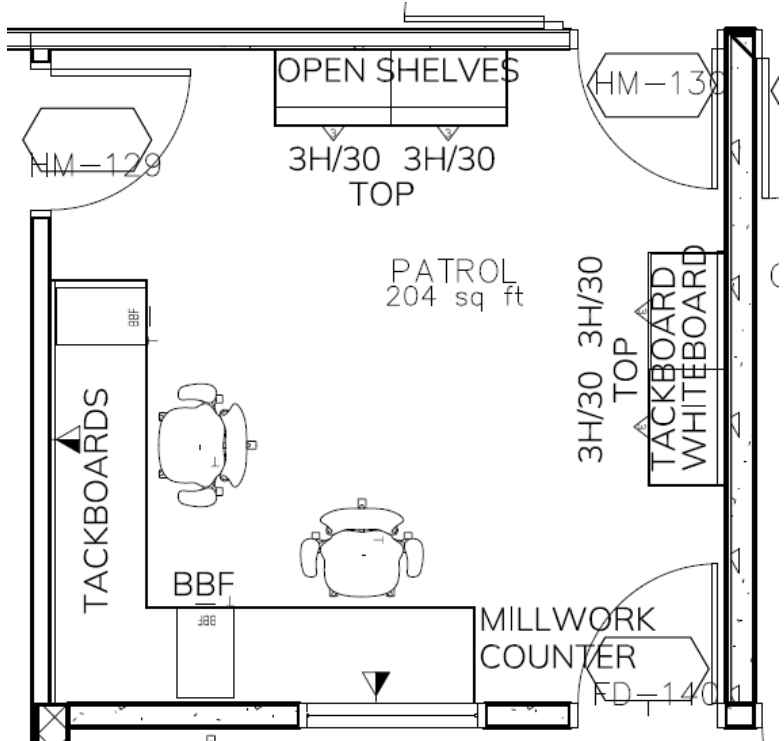

FLOOR PLAN FOR REFERENCE

HERMAN MILLER
36 WIDE STORAGE CABINET WITH 16"H TACKBOARD & 36" W /
42"W OPEN SHELVES OF WALL STRIPS

HERMAN MILLER
STORAGE CABINET
VARIOUS HGTS

HERMAN MILLER
2 DRAWER LATERAL FILE

HERMAN MILLER
MERIDAN SERIES TO BE 5 DRAWER
WITH OVERFILE STORAGE CABINET ON TOP

FLOOR PLAN FOR REFERENCE

HERMAN MILLER
MIRRA SERIES WITH ARMS & CASTERS - FOR HARD FLOOR/CARPET

HERMAN MILLER
TU SERIES BOX BOX FILE PEDESTAL

HERMAN MILLER
WALL MOUNTED TACKBOARD

FLOOR PLAN FOR REFERENCE

HERMAN MILLER
3 DRAWER LATERAL FILE WITH COMMON LAMINATE TOP

FLOOR PLAN FOR REFERENCE

HERMAN MILLER
MIRRA 2 WITH ARMS
& CASTERS

SIT ON IT - INFLEX,
PLASTIC SEAT & BACK