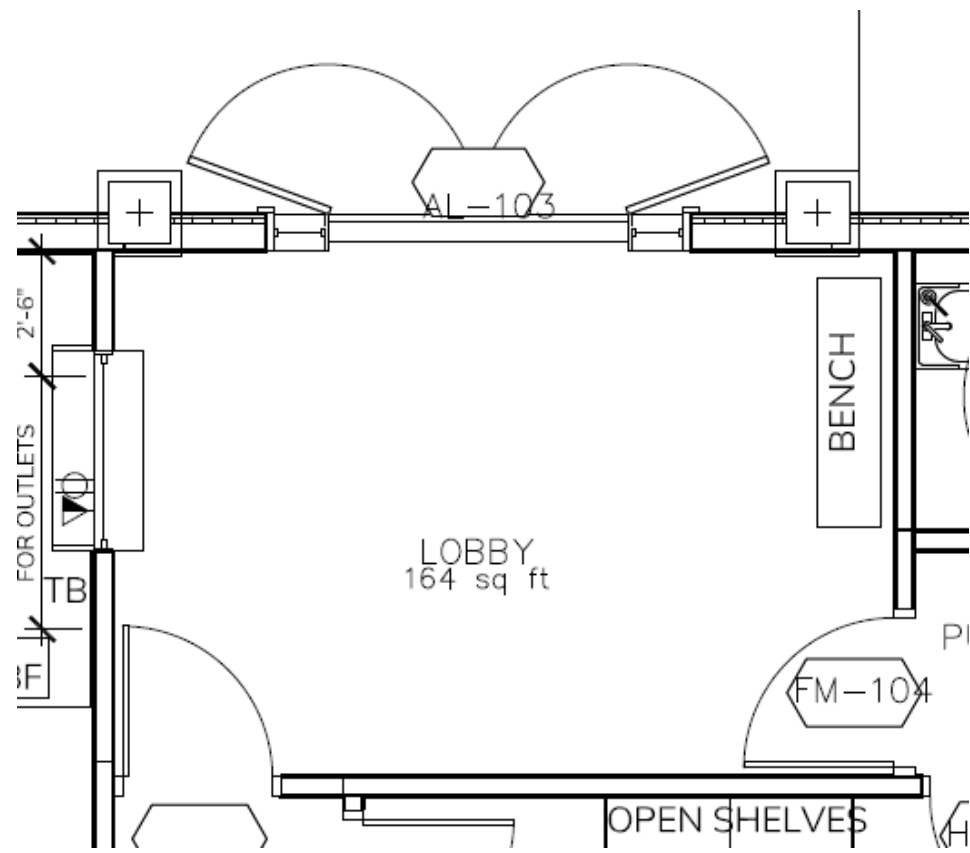

KWALU CAMPANIA
BENCHES FOR CONCEPT
STYLE TO BE DETERMINED

JSI AMERICANA
BENCHES FOR CONCEPT
STYLE TO BE DETERMINED