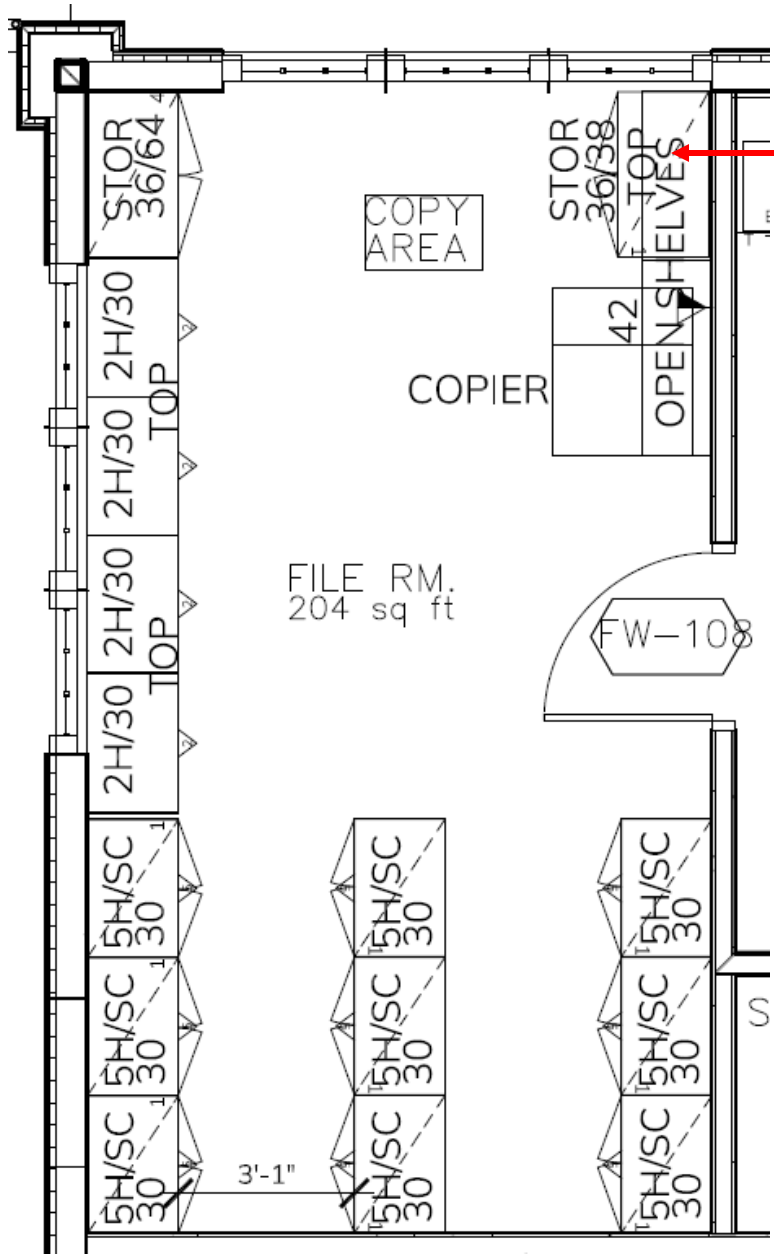

FLOOR PLAN FOR REFERENCE

HERMAN MILLER
36 WIDE STORAGE CABINET WITH 16"H TACKBOARD & 36" W /
42"W OPEN SHELVES OF WALL STRIPS

HERMAN MILLER
STORAGE CABINET
VARIOUS HGTS

HERMAN MILLER
2 DRAWER LATERAL FILE

HERMAN MILLER
MERIDAN SERIES TO BE 5 DRAWER
WITH OVERFILE STORAGE CABINET ON TOP

FLOOR PLAN FOR REFERENCE

HERMAN MILLER
MIRRA SERIES WITH ARMS & CASTERS - FOR HARD FLOOR/CARPET

HERMAN MILLER
TU SERIES BOX BOX FILE PEDESTAL