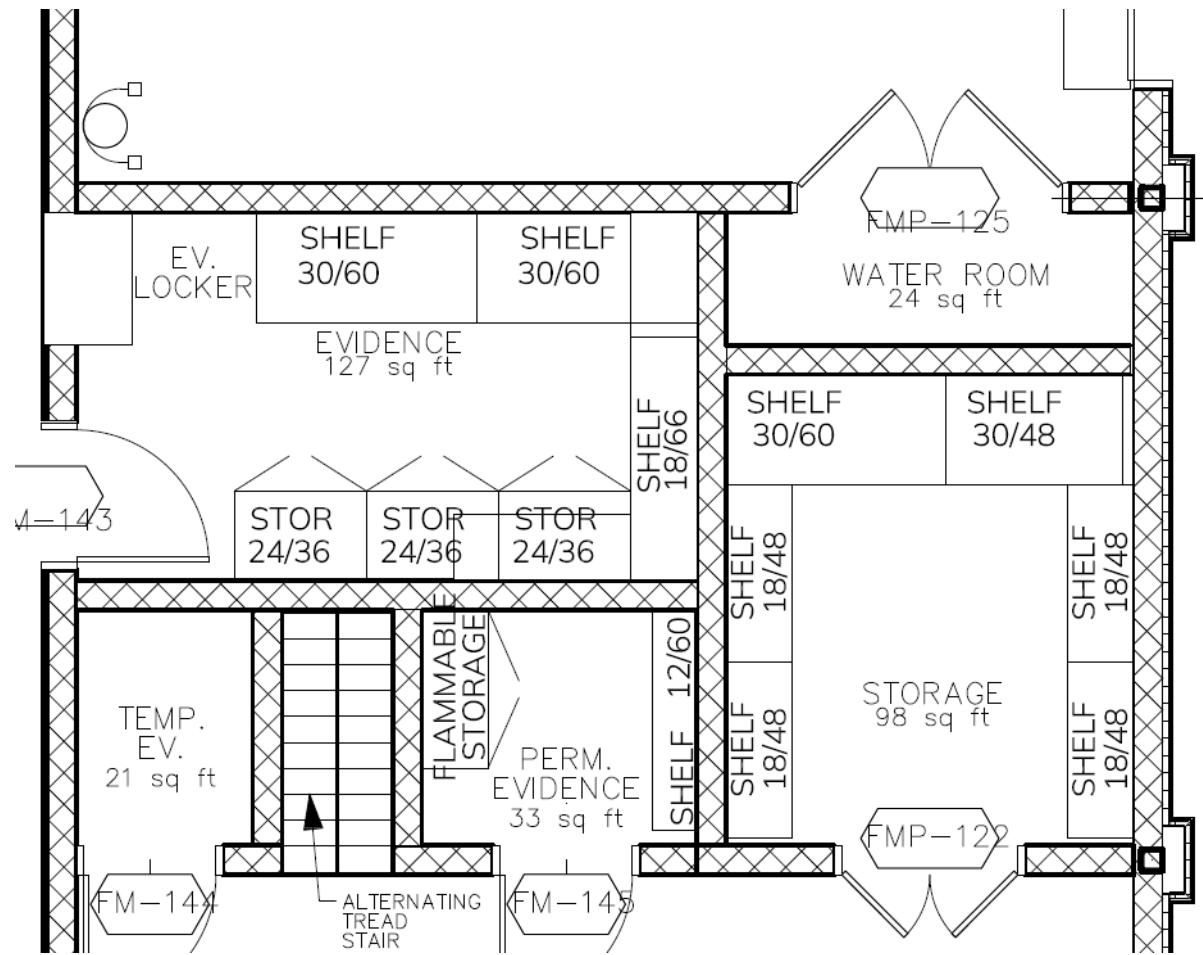

EGAN VISUAL
WALL MOUNTED TACKBOARD
WITH MARKERBOARD

DATUM
GUN CABINET
FOR RIFLES & PISTOLS

FLOOR PLAN FOR REFERENCE

FLOOR PLAN FOR REFERENCE

HERMAN MILLER
 MIRRA 2 WITH ARMS
 & CASTERS

EAGLE GROUP
 COUNTER HEIGHT STAINLESS STEEL TABLE 30X48

FLOOR PLAN FOR REFERENCE

GLOBAL INDUSTRIAL
FLAMMABLE STORAGE
CABINETS

ULINE
HEAVY DUTY STORAGE
CABINETS

DATUM
OPEN METAL SHELVING

FLOOR PLAN FOR REFERENCE

SIT ON IT - INFLEX
PLASTIC SEAT & BACK

HERMAN MILLER EVERYWHERE TABLE
30 x 60 WITH METAL POST LEG