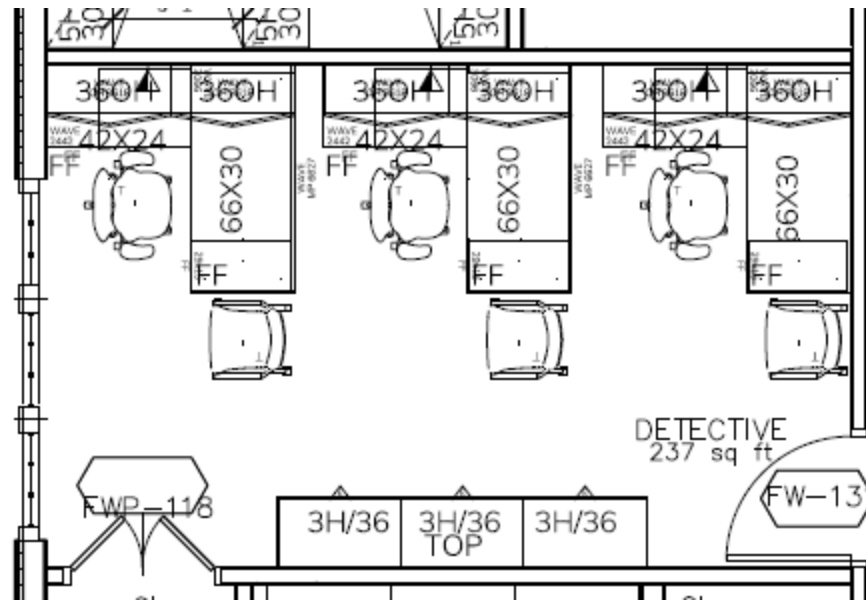

FLOOR PLAN FOR REFERENCE

HERMAN MILLER
36 WIDE STORAGE CABINET WITH 16"H TACKBOARD & 36" W /
42"W OPEN SHELVES OF WALL STRIPS

HERMAN MILLER
STORAGE CABINET
VARIOUS HGTS

HERMAN MILLER
2 DRAWER LATERAL FILE

HERMAN MILLER
WALL MOUNTED TACKBOARD

FLOOR PLAN FOR REFERENCE

HERMAN MILLER
3 DRAWER LATERAL FILE WITH COMMON LAMINATE TOP

FLOOR PLAN FOR REFERENCE

HERMAN MILLER
MIRRA 2 WITH ARMS
& CASTERS

SIT ON IT - INFLEX,
PLASTIC SEAT & BACK