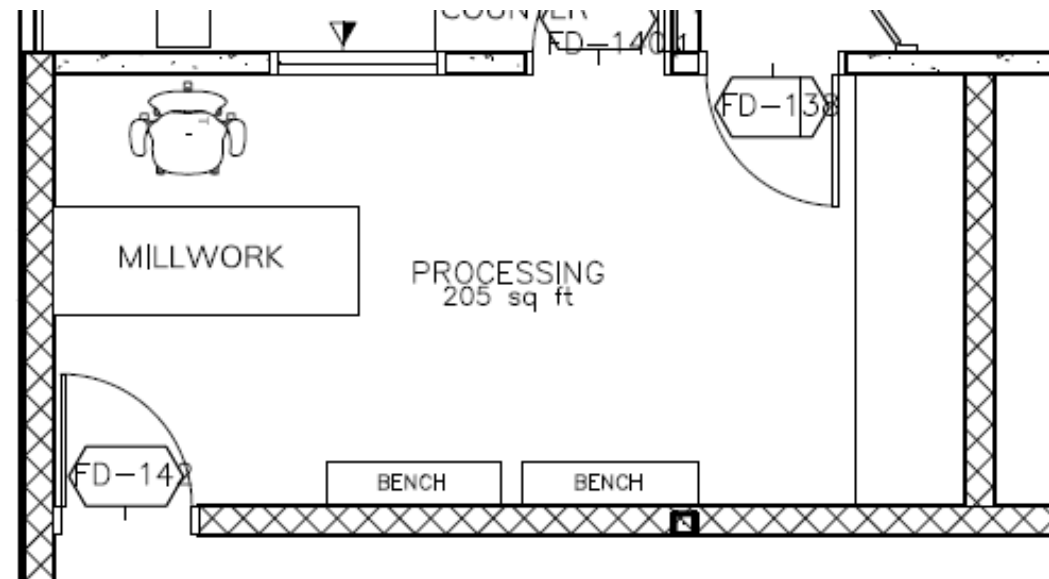

NATIONAL
WAVEWORKS BUFFET
CREDENZA
24X72"

CLARUS
MAGNETIC WHITE GLASSBOARD
48" X 96" WITH MARKER TRAY

FLOOR PLAN FOR REFERENCE

ULINE
HEAVY DUTY STORAGE
CABINETS
QUANTITY = 5

FLOOR PLAN FOR REFERENCE

HERMAN MILLER
2 DRAWER LATERAL FILE

EGAN VISUAL
WALL MOUNTED TACKBOARD
WITH MARKERBOARD

DATUM
GUN CABINET
FOR RIFLES & PISTOLS

FLOOR PLAN FOR REFERENCE

FLOOR PLAN FOR REFERENCE

HERMAN MILLER
 MIRRA 2 WITH ARMS
 & CASTERS

EAGLE GROUP
 COUNTER HEIGHT STAINLESS STEEL TABLE 30X48