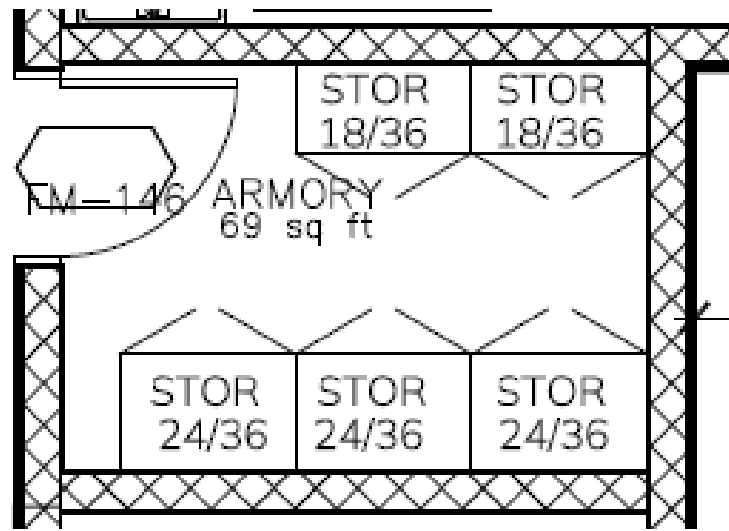

VIA CARMEL
MID BACK CHAIR
WITH ADJUSTABLE 'T' ARMS,
BLACK SWIVEL BASE & CASTERS

NATIONAL
TAG SQUARE BACK
UPHOLSTERED SEAT STACKING
ON CASTERS