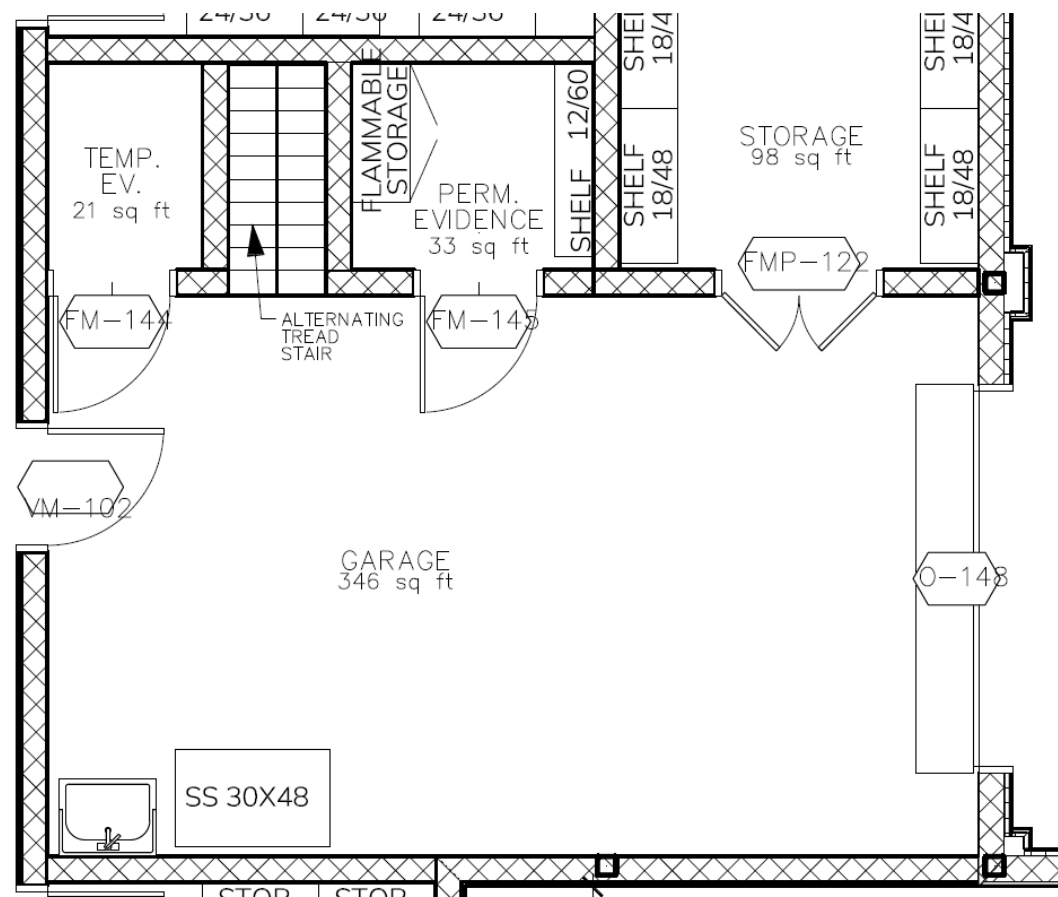

FLOOR PLAN FOR REFERENCE

HERMAN MILLER
36 WIDE STORAGE CABINET WITH 16"H TACKBOARD & 36" W /
42"W OPEN SHELVES OF WALL STRIPS

HERMAN MILLER
STORAGE CABINET
VARIOUS HGTS

HERMAN MILLER
2 DRAWER LATERAL FILE

HERMAN MILLER
MERIDAN SERIES TO BE 5 DRAWER
WITH OVERFILE STORAGE CABINET ON TOP

FLOOR PLAN FOR REFERENCE

HERMAN MILLER
MIRRA SERIES WITH ARMS & CASTERS - FOR HARD FLOOR/CARPET

HERMAN MILLER
TU SERIES BOX BOX FILE PEDESTAL

NATIONAL
WAVEWORKS BUFFET
CREDENZA
24X72"

CLARUS
MAGNETIC WHITE GLASSBOARD
48" X 96" WITH MARKER TRAY

FLOOR PLAN FOR REFERENCE

ULINE
HEAVY DUTY STORAGE
CABINETS
QUANTITY = 5

FLOOR PLAN FOR REFERENCE

HERMAN MILLER
2 DRAWER LATERAL FILE

EGAN VISUAL
WALL MOUNTED TACKBOARD
WITH MARKERBOARD

DATUM
GUN CABINET
FOR RIFLES & PISTOLS

FLOOR PLAN FOR REFERENCE

FLOOR PLAN FOR REFERENCE

HERMAN MILLER
 MIRRA 2 WITH ARMS
 & CASTERS

EAGLE GROUP
 COUNTER HEIGHT STAINLESS STEEL TABLE 30X48