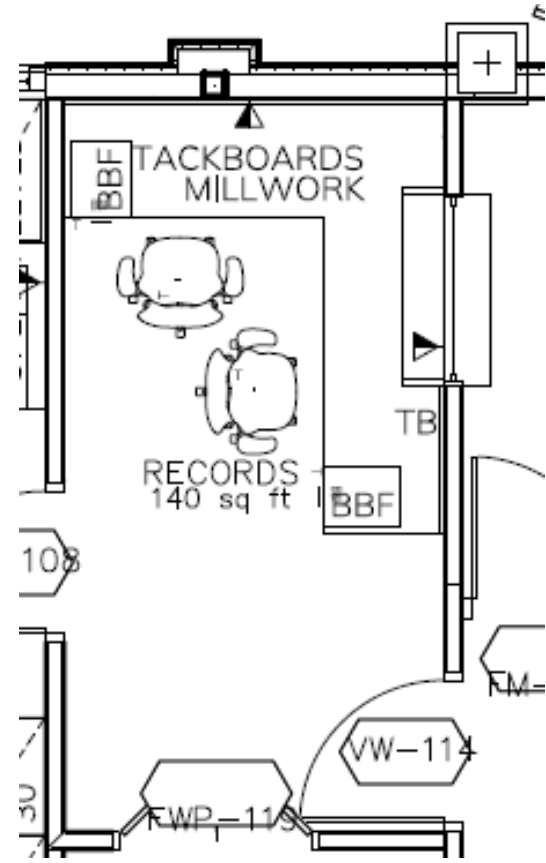

FLOOR PLAN FOR REFERENCE

HERMAN MILLER
36 WIDE STORAGE CABINET WITH 16"H TACKBOARD & 36" W /
42"W OPEN SHELVES OF WALL STRIPS

HERMAN MILLER
STORAGE CABINET
VARIOUS HGTS

HERMAN MILLER
2 DRAWER LATERAL FILE

HERMAN MILLER
MERIDAN SERIES TO BE 5 DRAWER
WITH OVERFILE STORAGE CABINET ON TOP

FLOOR PLAN FOR REFERENCE

HERMAN MILLER
MIRRA SERIES WITH ARMS & CASTERS - FOR HARD FLOOR/CARPET

HERMAN MILLER
TU SERIES BOX BOX FILE PEDESTAL

HERMAN MILLER
WALL MOUNTED TACKBOARD

FLOOR PLAN FOR REFERENCE

HERMAN MILLER
3 DRAWER LATERAL FILE WITH COMMON LAMINATE TOP

FLOOR PLAN FOR REFERENCE

HERMAN MILLER
MIRRA 2 WITH ARMS
& CASTERS

SIT ON IT - INFLEX,
PLASTIC SEAT & BACK