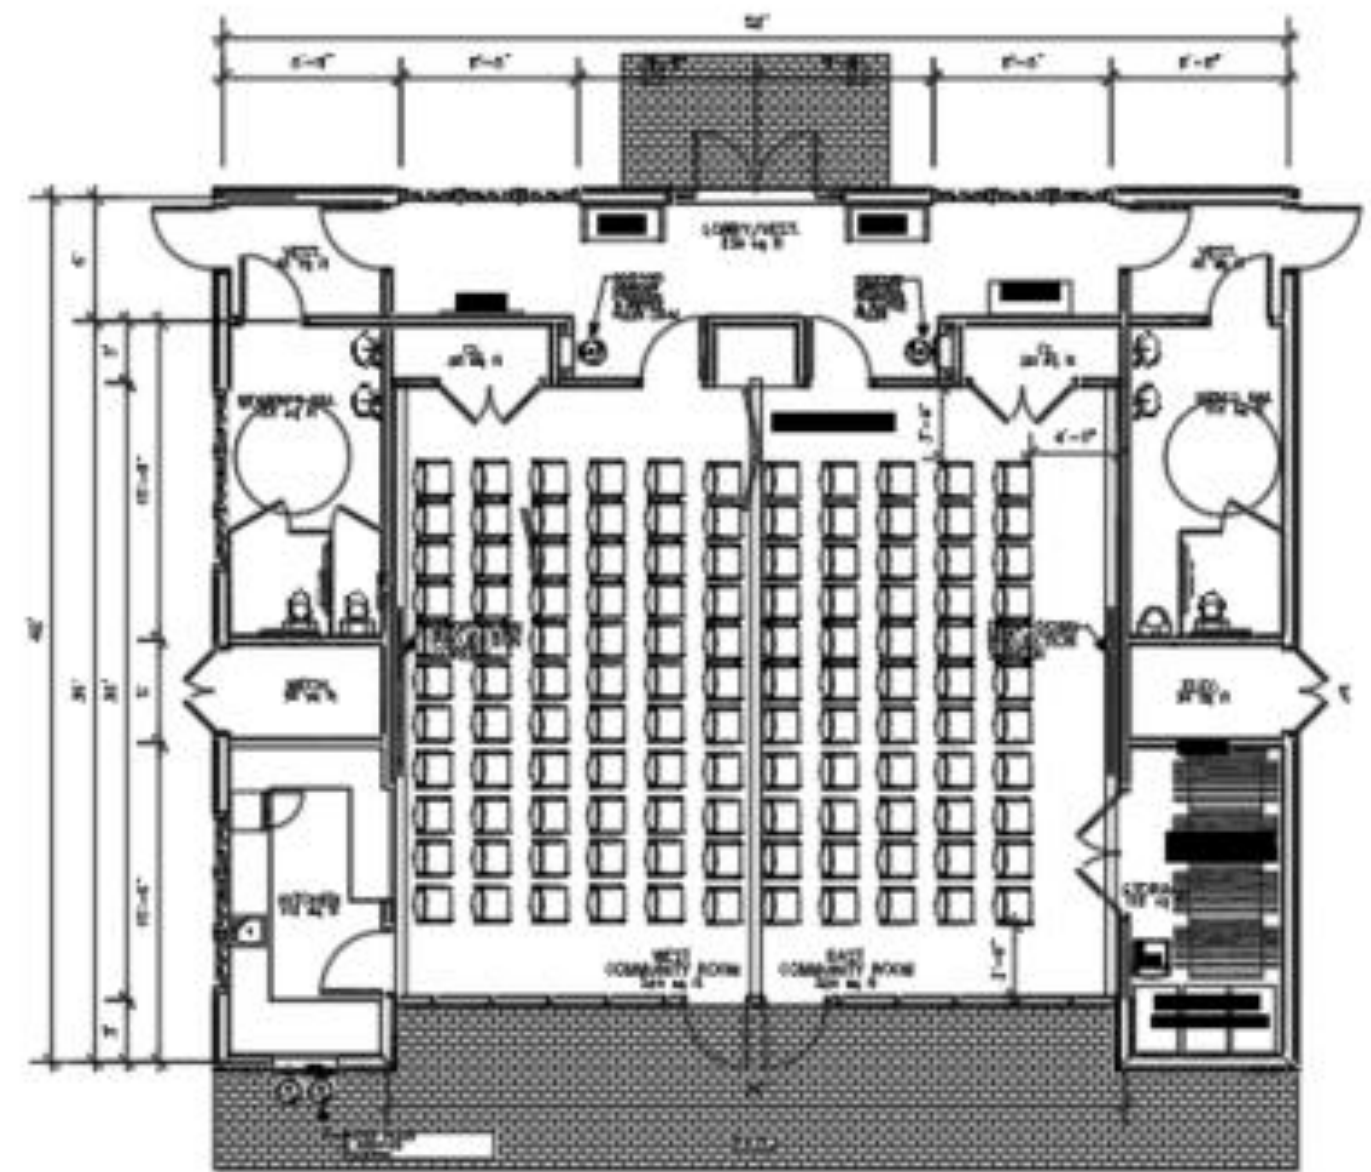

TABLE LAYOUT B

TABLE LAYOUT C