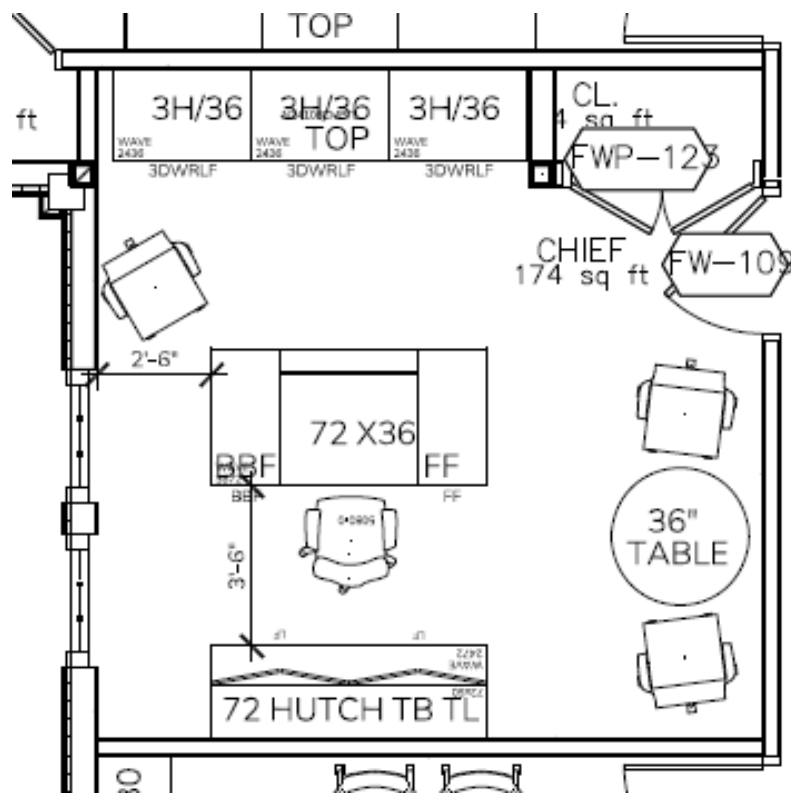

FLOOR PLAN FOR REFERENCE

HERMAN MILLER
36 WIDE STORAGE CABINET WITH 16"H TACKBOARD & 36" W /
42"W OPEN SHELVES OF WALL STRIPS

HERMAN MILLER
STORAGE CABINET
VARIOUS HGTS

HERMAN MILLER
2 DRAWER LATERAL FILE

HERMAN MILLER
MERIDAN SERIES TO BE 5 DRAWER
WITH OVERFILE STORAGE CABINET ON TOP

FLOOR PLAN FOR REFERENCE

HERMAN MILLER
MIRRA SERIES WITH ARMS & CASTERS - FOR HARD FLOOR/CARPET

HERMAN MILLER
TU SERIES BOX BOX FILE PEDESTAL

HERMAN MILLER
WALL MOUNTED TACKBOARD

FLOOR PLAN FOR REFERENCE

HERMAN MILLER
3 DRAWER LATERAL FILE WITH COMMON LAMINATE TOP

FLOOR PLAN FOR REFERENCE

HERMAN MILLER
MIRRA 2 WITH ARMS
& CASTERS

SIT ON IT - INFLEX,
PLASTIC SEAT & BACK

TYPICAL 1: NATIONAL WAVEWORKS 30X66 DESK, 24X42 RETURN
LAMINATE DESK / STORAGE
INCLUDES OVERHEAD TASK LIGHTS & TACKBOARDS

HERMAN MILLER
3 DRAWER LATERAL FILE WITH
COMMON LAMINATE TOP

FLOOR PLAN FOR REFERENCE