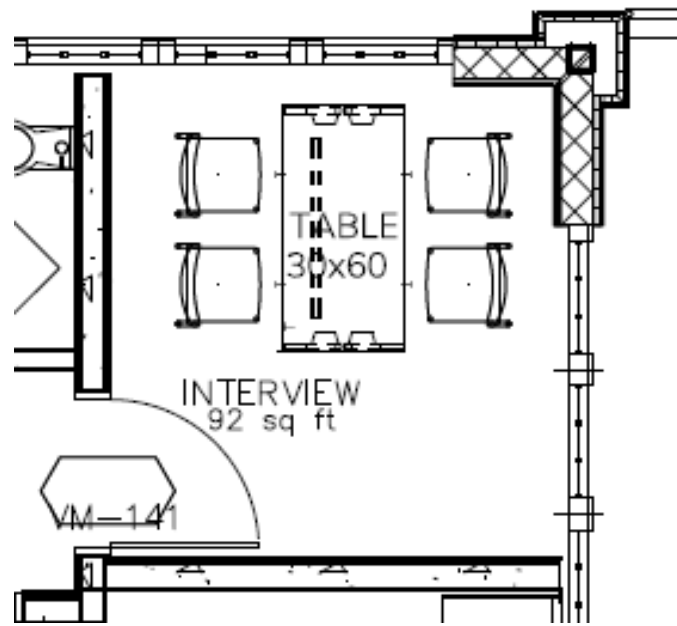

FLOOR PLAN FOR REFERENCE

HERMAN MILLER
36 WIDE STORAGE CABINET WITH 16"H TACKBOARD & 36" W /
42"W OPEN SHELVES OF WALL STRIPS

HERMAN MILLER
STORAGE CABINET
VARIOUS HGTS

HERMAN MILLER
2 DRAWER LATERAL FILE

EGAN VISUAL
WALL MOUNTED TACKBOARD
WITH MARKERBOARD

DATUM
GUN CABINET
FOR RIFLES & PISTOLS

FLOOR PLAN FOR REFERENCE

FLOOR PLAN FOR REFERENCE

HERMAN MILLER
 MIRRA 2 WITH ARMS
 & CASTERS

EAGLE GROUP
 COUNTER HEIGHT STAINLESS STEEL TABLE 30X48

FLOOR PLAN FOR REFERENCE

GLOBAL INDUSTRIAL
FLAMMABLE STORAGE
CABINETS

ULINE
HEAVY DUTY STORAGE
CABINETS

DATUM
OPEN METAL SHELVING

FLOOR PLAN FOR REFERENCE

SIT ON IT - INFLEX
PLASTIC SEAT & BACK

HERMAN MILLER EVERYWHERE TABLE
30 x 60 WITH METAL POST LEG

FLOOR PLAN FOR REFERENCE

SIT ON IT - INFLEX
PLASTIC SEAT & BACK

HERMAN MILLER EVERYWHERE
42" DIA. TABLE ON METAL X BASE

EGAN VISUAL
WALL MOUNTED TACKBOARD

HERMAN MILLER
FLOADJUSTABLE MONITOR ARM

NATIONAL
KEYBOARD TRAY W/ TRACK UNDER DESK AND
SWIVEL MOUSE PAD