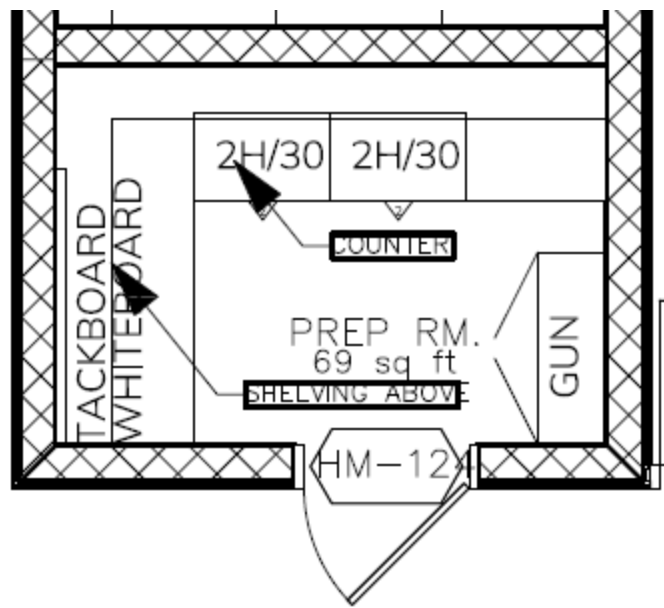

NATIONAL
WAVEWORKS BUFFET
CREDENZA
24X72"

CLARUS
MAGNETIC WHITE GLASSBOARD
48" X 96" WITH MARKER TRAY

FLOOR PLAN FOR REFERENCE

ULINE
HEAVY DUTY STORAGE
CABINETS
QUANTITY = 5

FLOOR PLAN FOR REFERENCE

HERMAN MILLER
2 DRAWER LATERAL FILE

EGAN VISUAL
WALL MOUNTED TACKBOARD
WITH MARKERBOARD

DATUM
GUN CABINET
FOR RIFLES & PISTOLS

FLOOR PLAN FOR REFERENCE

FLOOR PLAN FOR REFERENCE

HERMAN MILLER
 MIRRA 2 WITH ARMS
 & CASTERS

EAGLE GROUP
 COUNTER HEIGHT STAINLESS STEEL TABLE 30X48