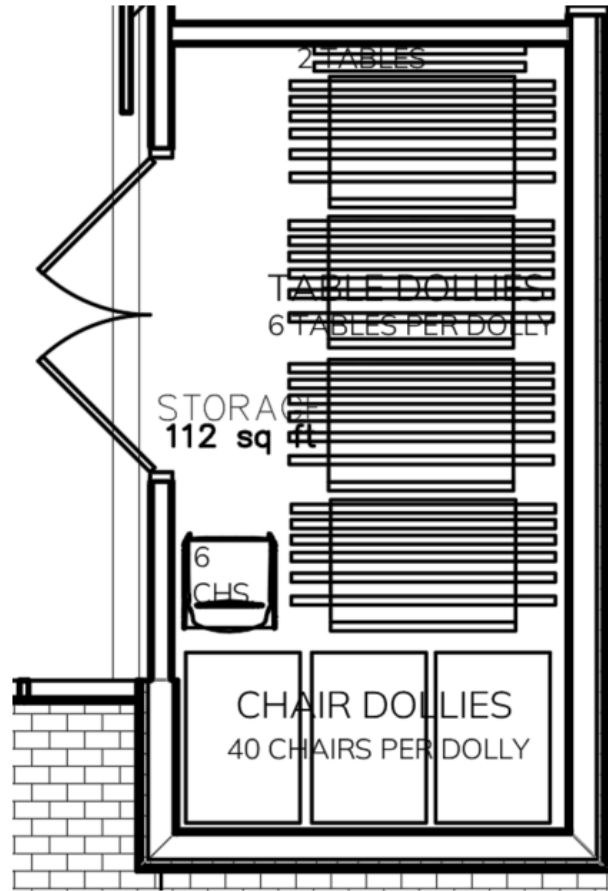

FLOOR PLAN FOR REFERENCE

SIT ON IT - INFLEX
PLASTIC SEAT & BACK

HERMAN MILLER EVERYWHERE
42" DIA. TABLE ON METAL X BASE

EGAN VISUAL
WALL MOUNTED TACKBOARD

HERMAN MILLER
FLOADJUSTABLE MONITOR ARM

NATIONAL
KEYBOARD TRAY W/ TRACK UNDER DESK AND
SWIVEL MOUSE PAD

PETERP PEPPER TROPHY CASE
GLASS LOCKED CASE
WITH LIGHTING

PETER PEPPER MEMO BOARD
GLASS LOCKED CASE

FLOOR PLAN OF STORAGE ROOM

SIT ON IT - SPROUT
 POLY SEAT & BACK

SIT ON IT - SPROUT
 DOLLY

FALCON SPECTRA
 24 x 60 AND 24 x 48
 WITH METAL FOLDING LEGS