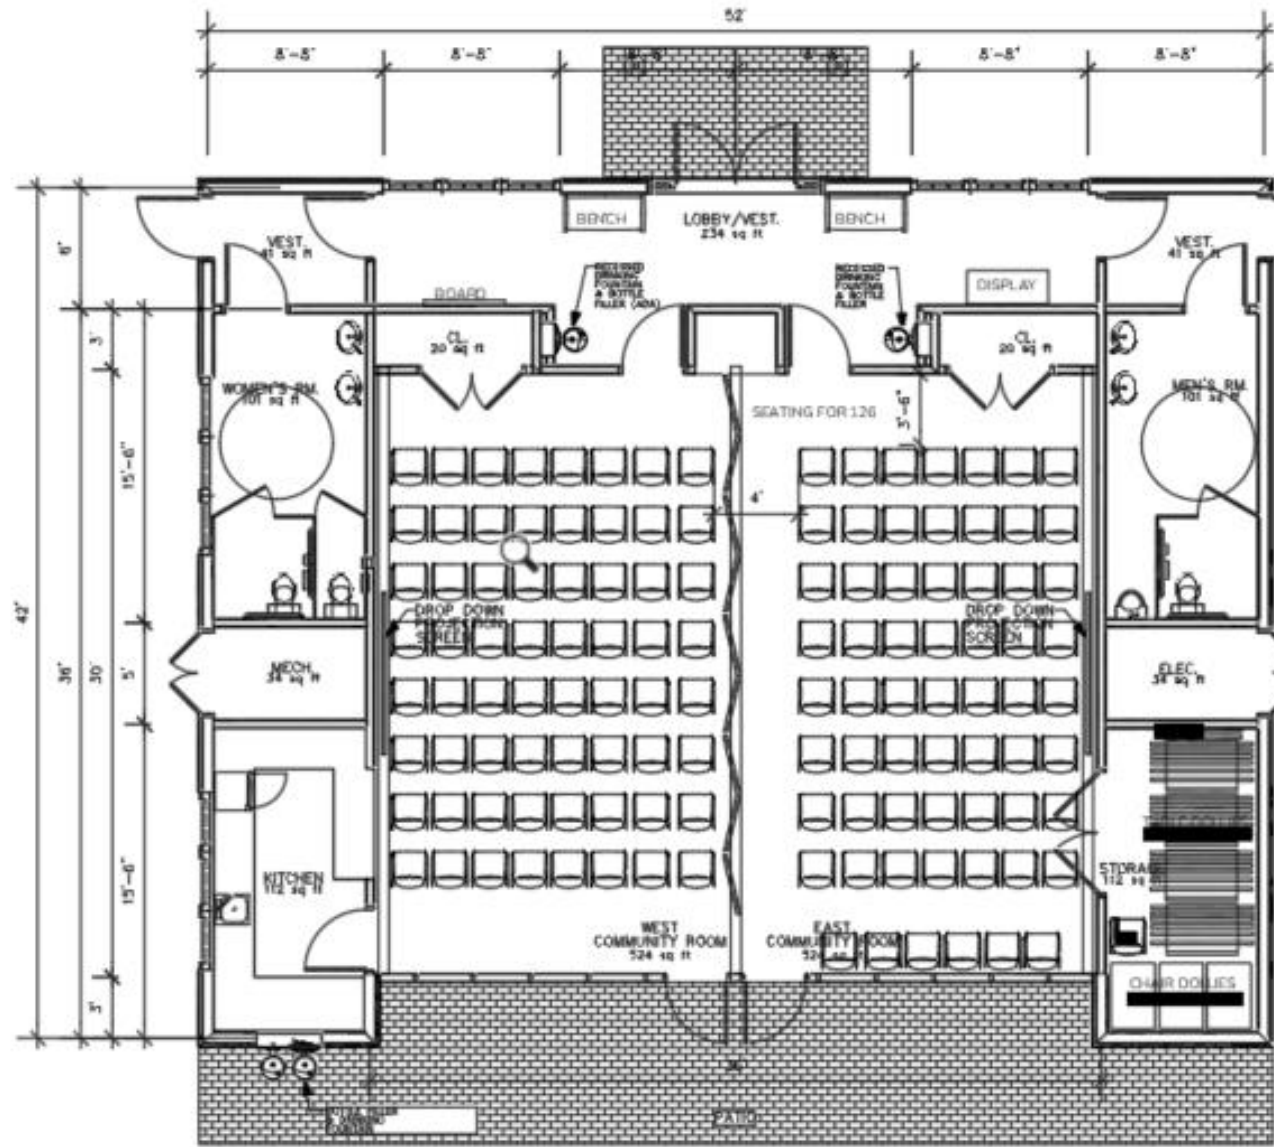

TABLE LAYOUT A