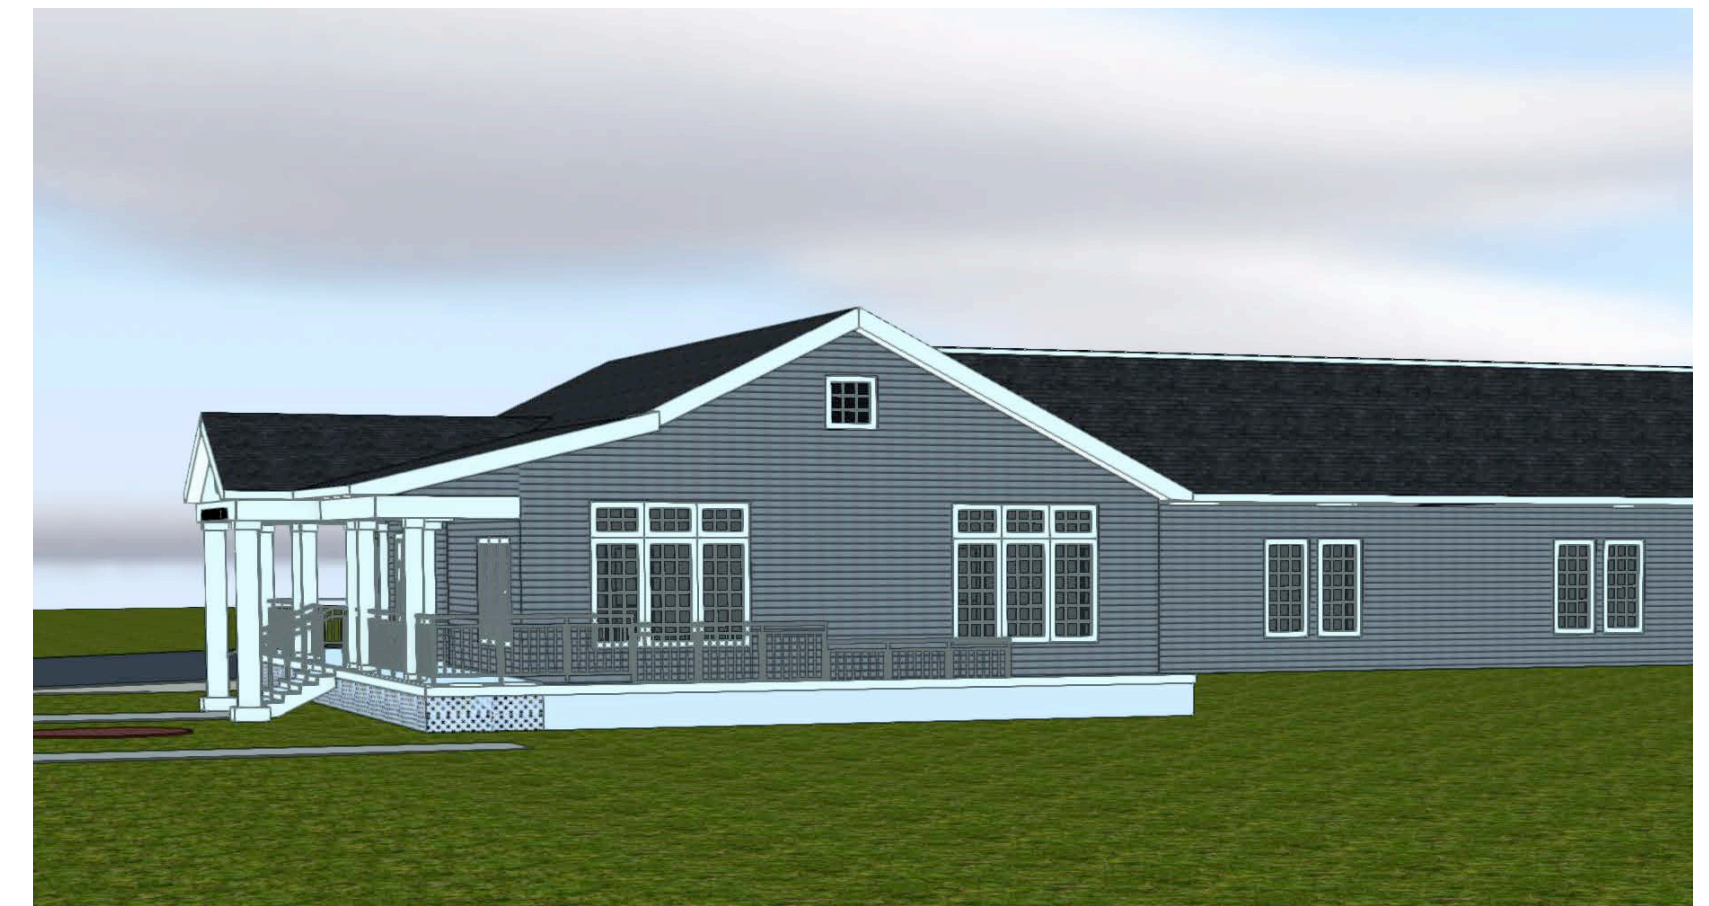

# Architectural Design of the Police Department Building and the Community Center.

Put a yellow dot under the option you like best and red dot under option you prefer least.

**A**  
Covered  
Entrance

**B**  
Covered  
Porch

**C**  
Wrap-  
Around  
Porch

**Building  
Material**

Put a  
yellow dot  
on the one  
you like  
best.

Clapboard

Brick