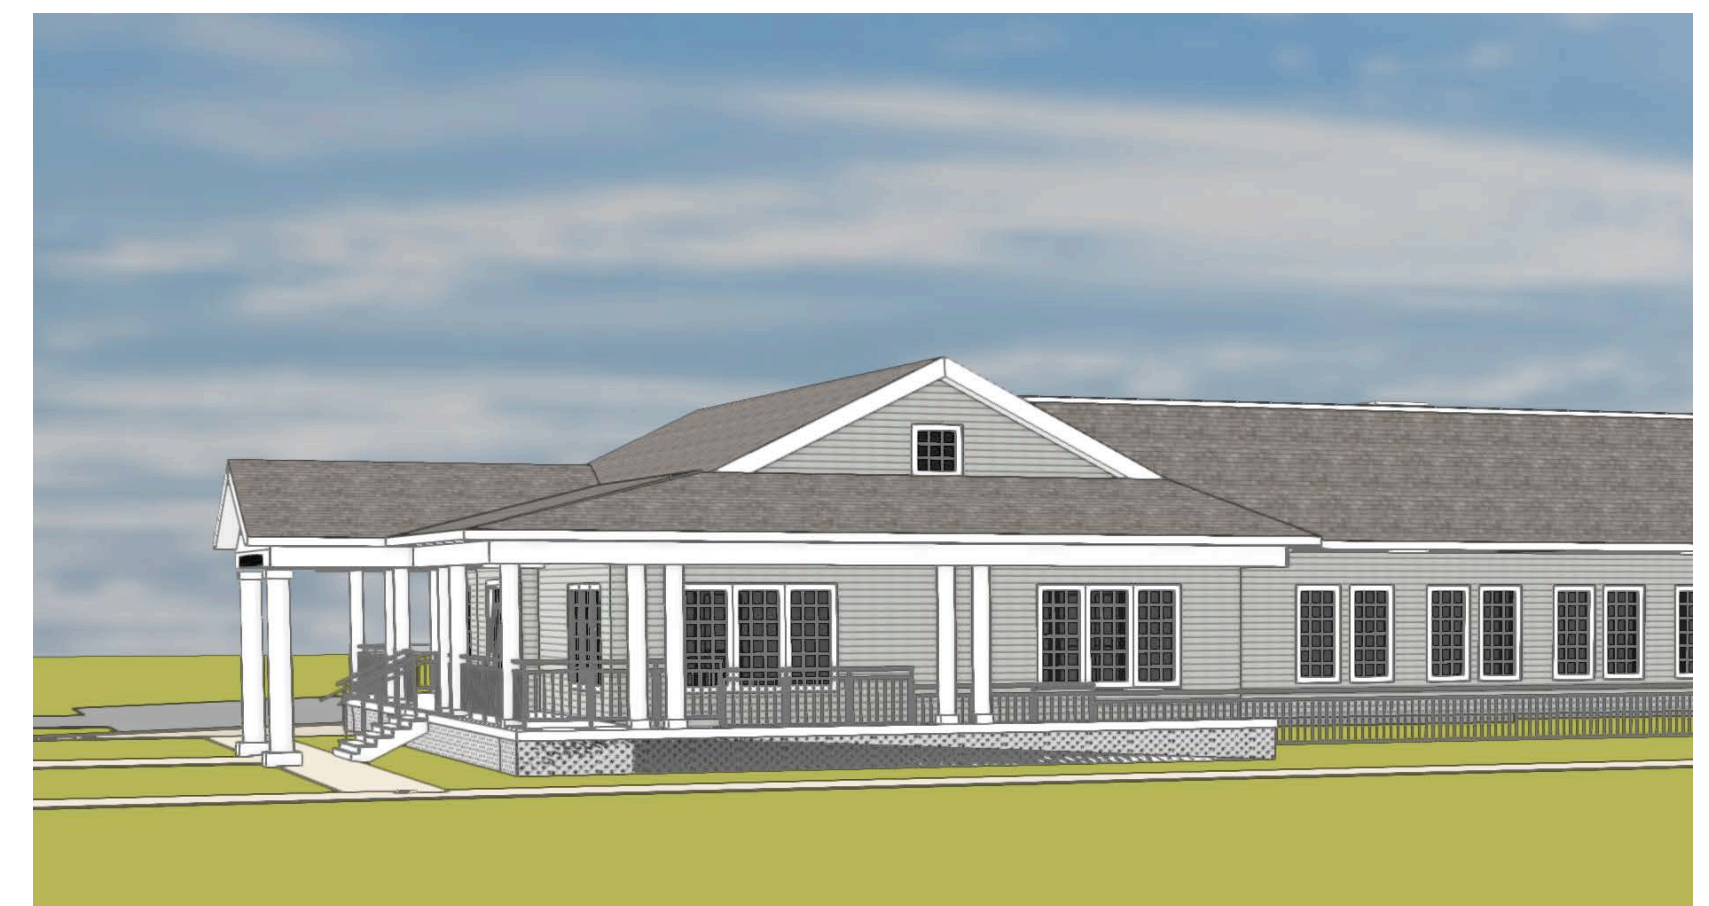

# Architectural Design of the Police Department Building and the Community Center.

Put a yellow dot under the option you like best and red dot under option you prefer least.

**A**  
Covered  
Entrance

**B**  
Covered  
Porch

**C**  
Wrap-  
Around  
Porch

**Building  
Material**

Put a  
yellow dot  
on the one  
you like  
best.

Clapboard

Brick