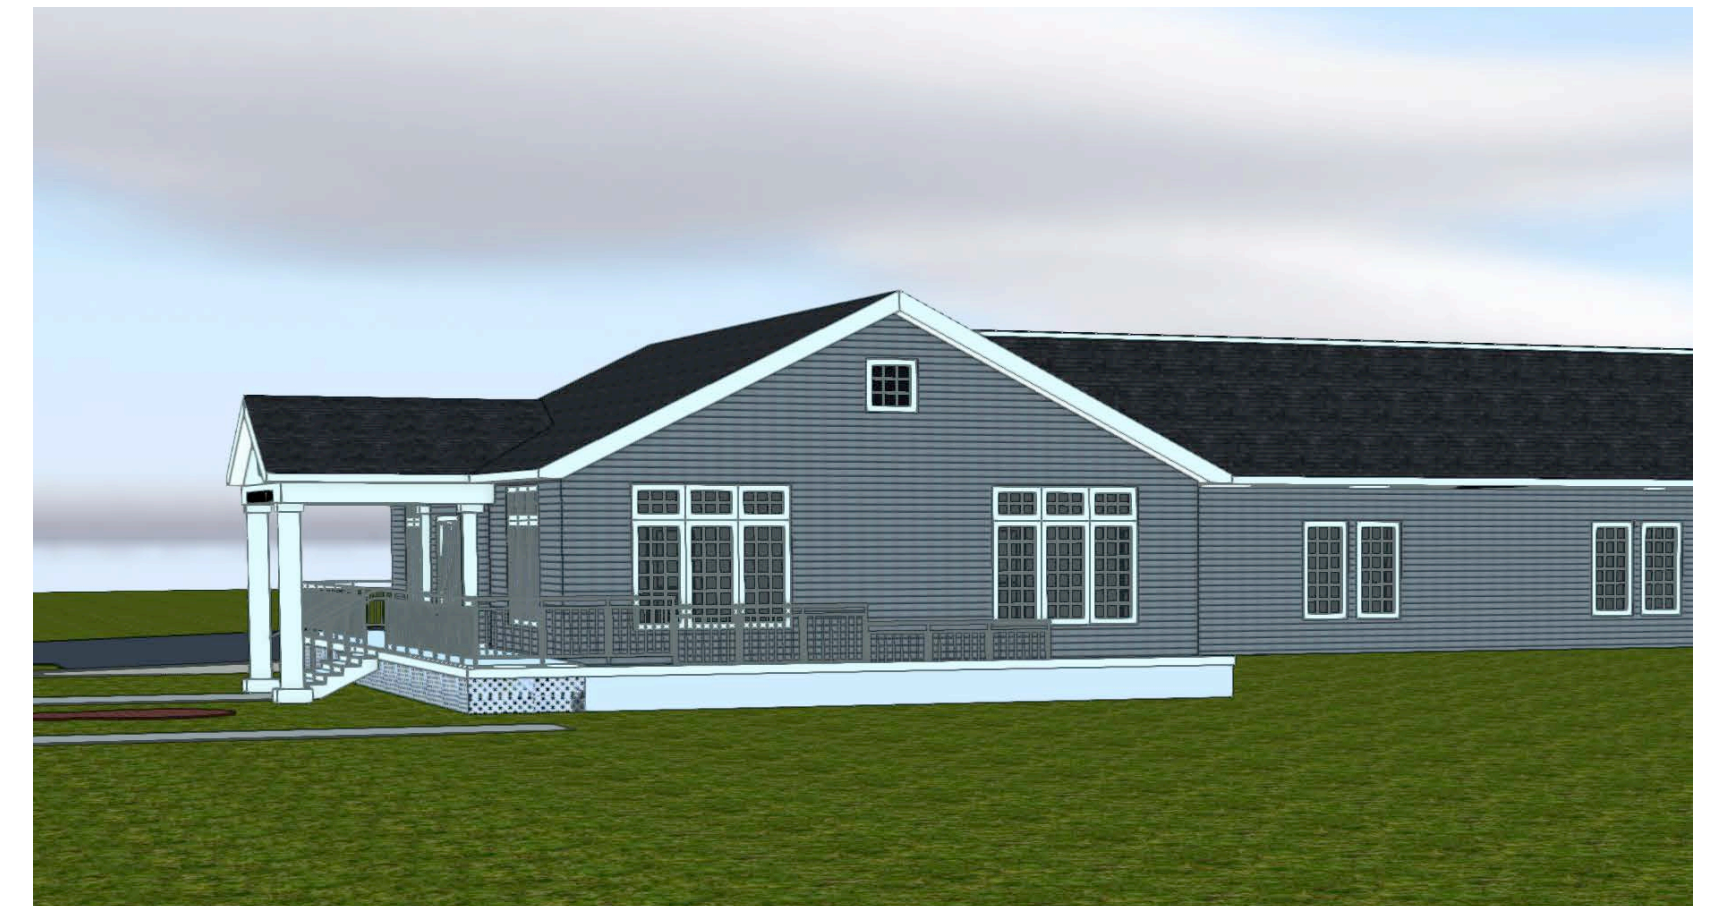

# Architectural Design of the Police Department Building and the Community Center.

Put a yellow dot under the option you like best and red dot under option you prefer least.

**A**  
Covered  
Entrance

**B**  
Covered  
Porch

**C**  
Wrap-  
Around  
Porch

**Building  
Material**

Put a  
yellow dot  
on the one  
you like  
best.

Clapboard

Brick