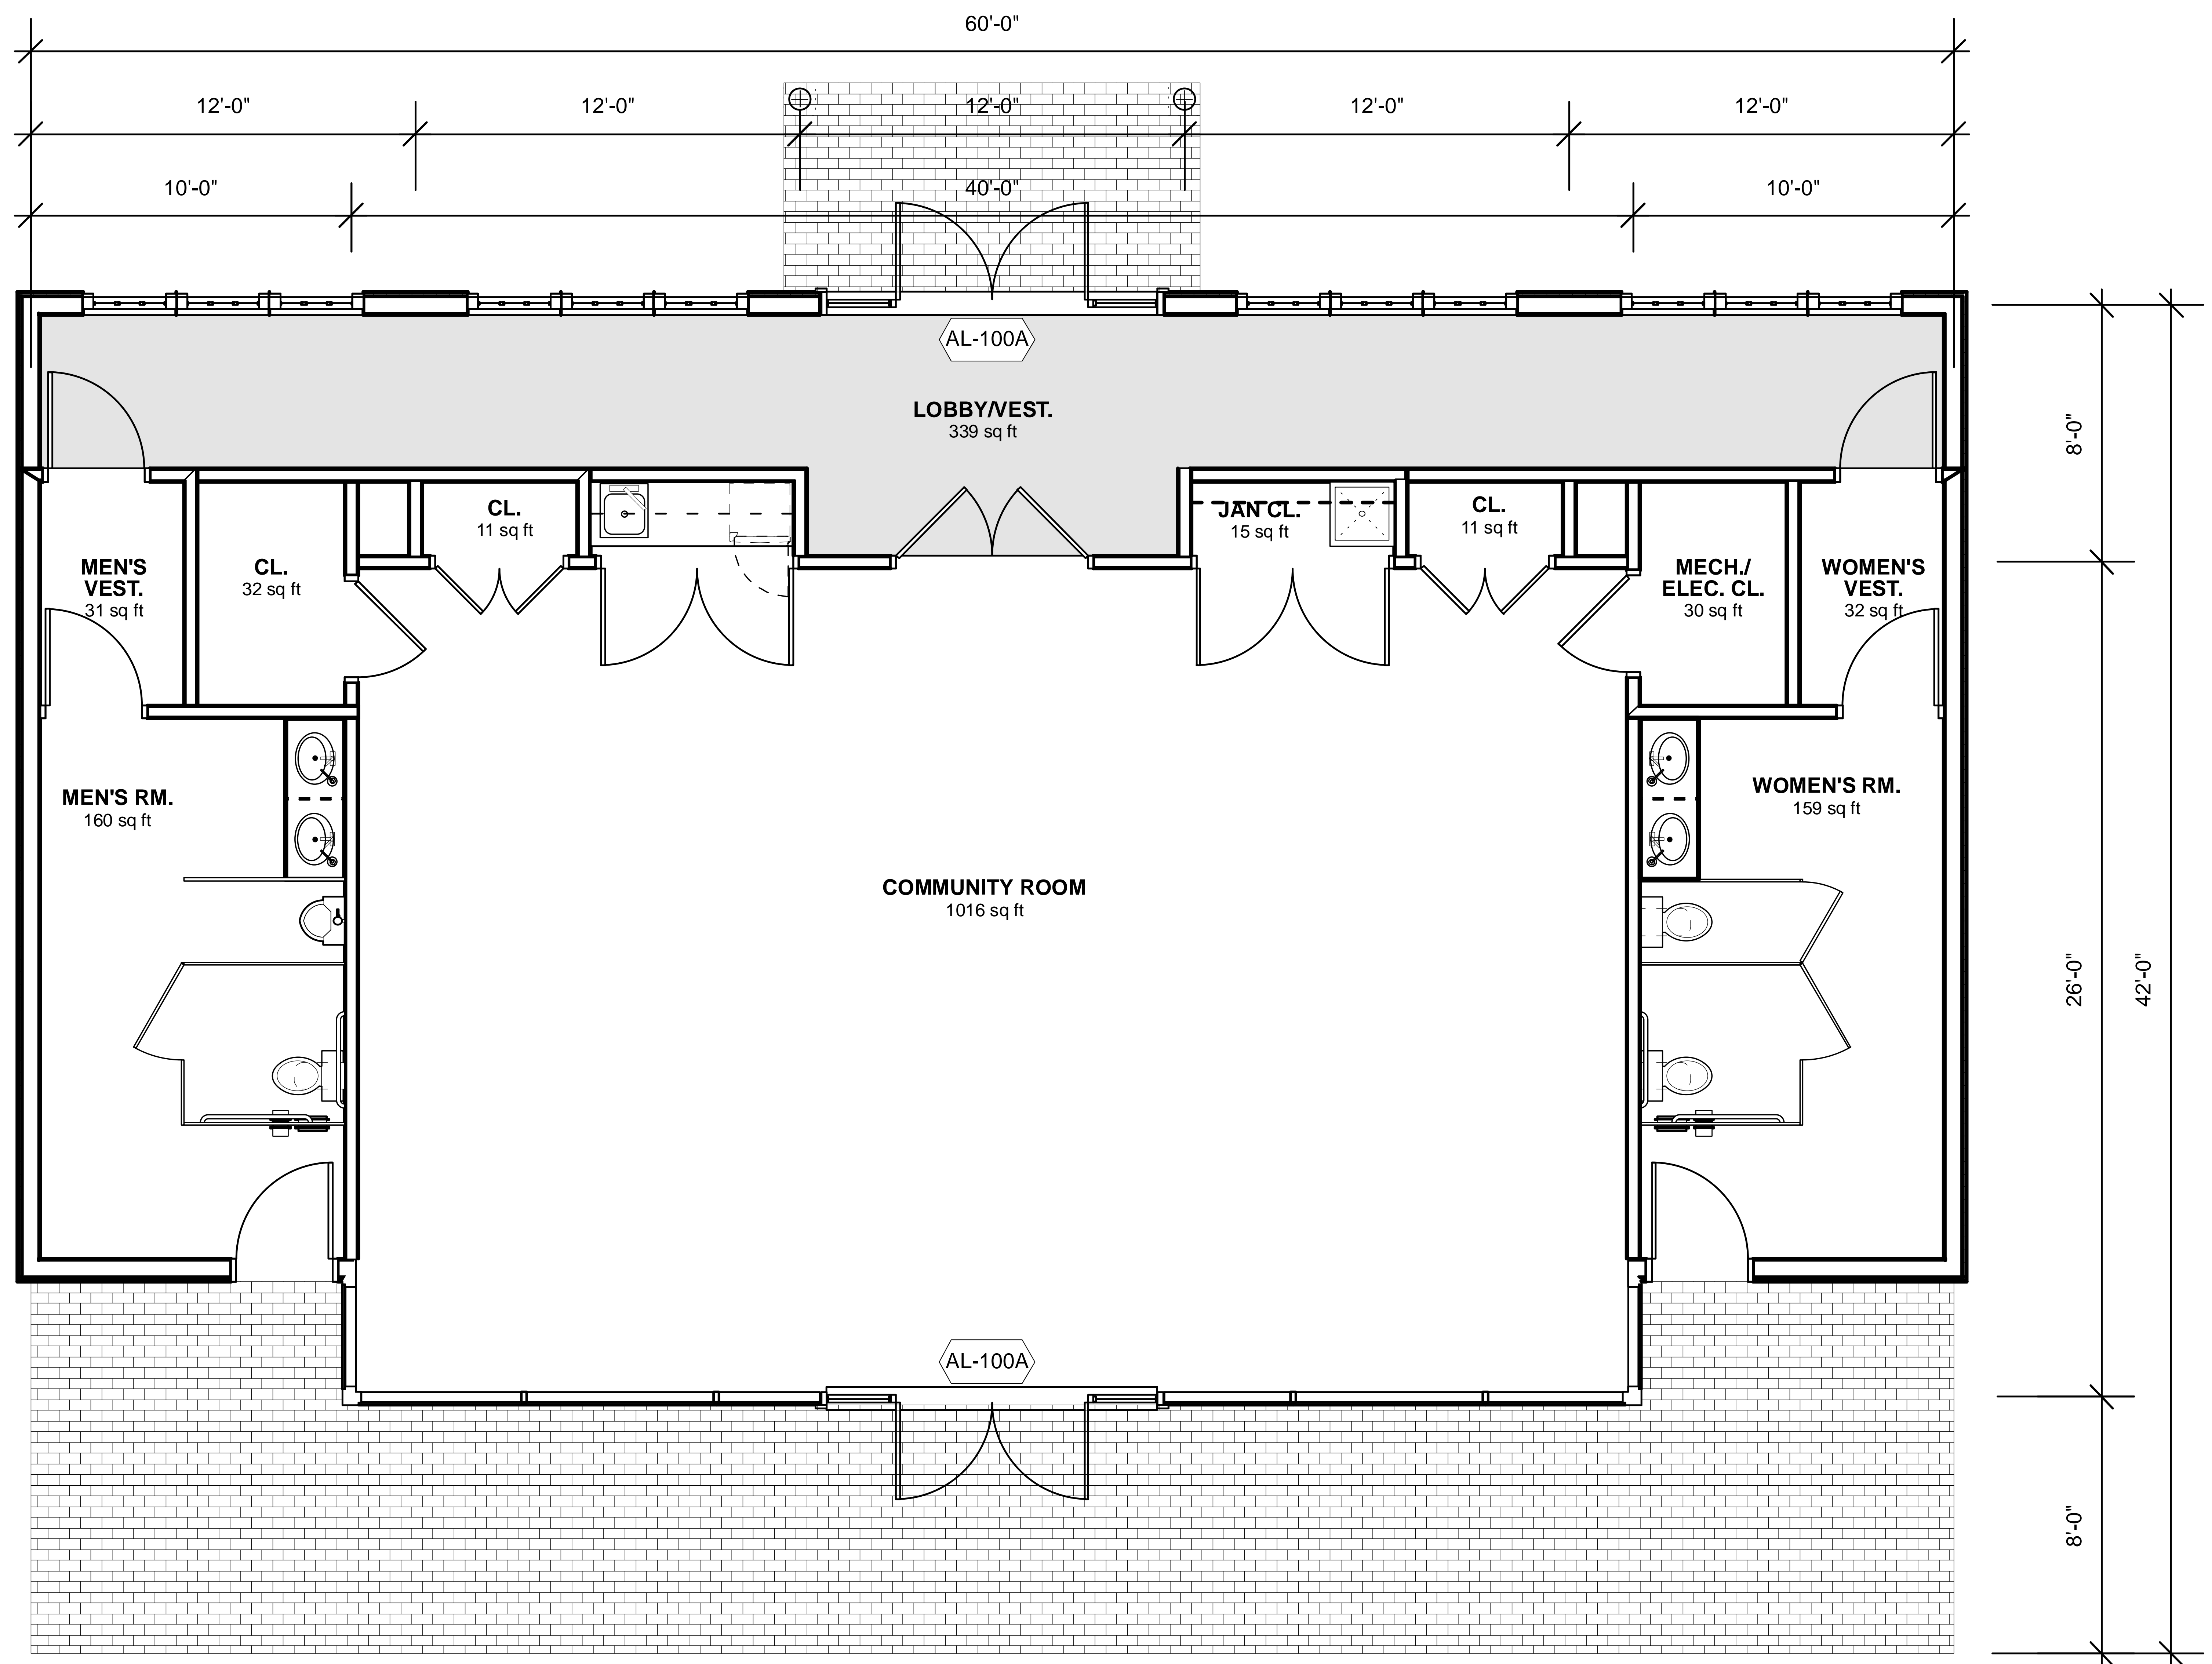

# Architectural Design of the Police Department Building and the Community Center.

Put a yellow dot under the option you like best and red dot under option you prefer least.

**A**  
Covered  
Entrance

**B**  
Covered  
Porch